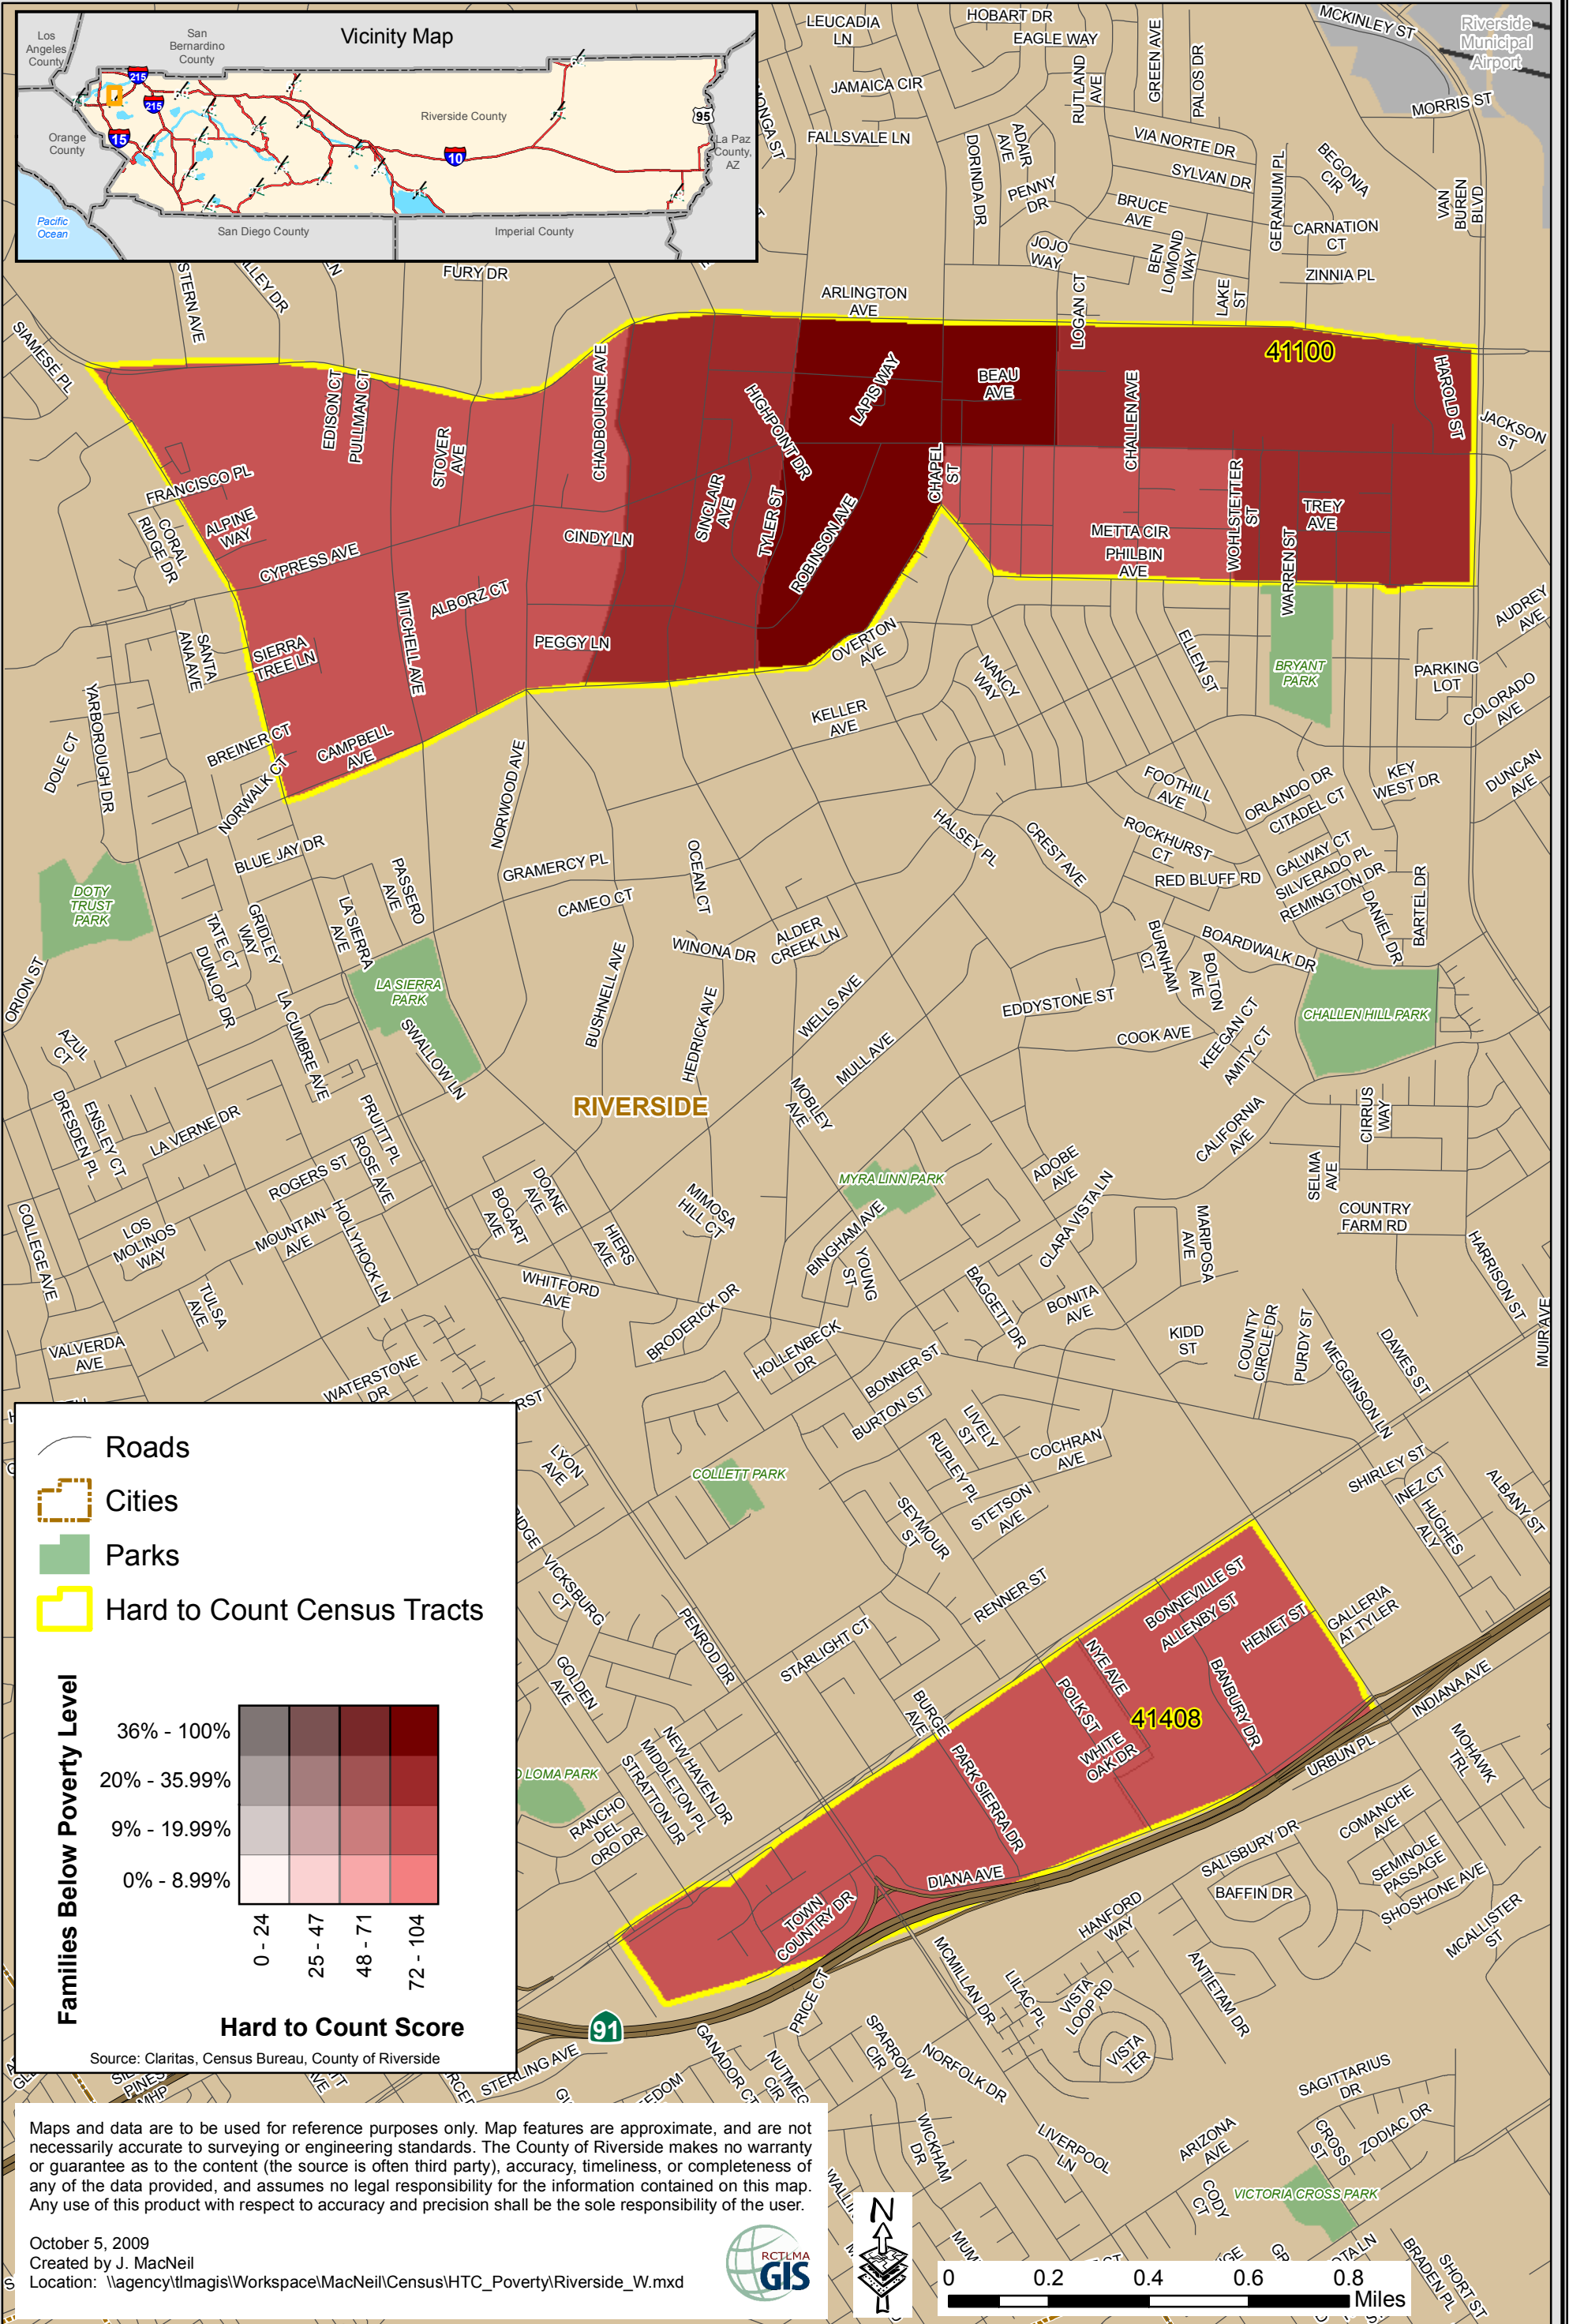

Hard to Count Census Tracts West Riverside

Maps and data are to be used for reference purposes only. Map features are approximate, and are not necessarily accurate to surveying or engineering standards. The County of Riverside makes no warranty or guarantee as to the content (the source is often third party), accuracy, timeliness, or completeness of any of the data provided, and assumes no legal responsibility for the information contained on this map. Any use of this product with respect to accuracy and precision shall be the sole responsibility of the user.

October 5, 2009
 Created by J. MacNeil
 Location: \\agency\imagis\Workspace\MacNeil\Census\HTC_Poverty\Riverside_W.mxd