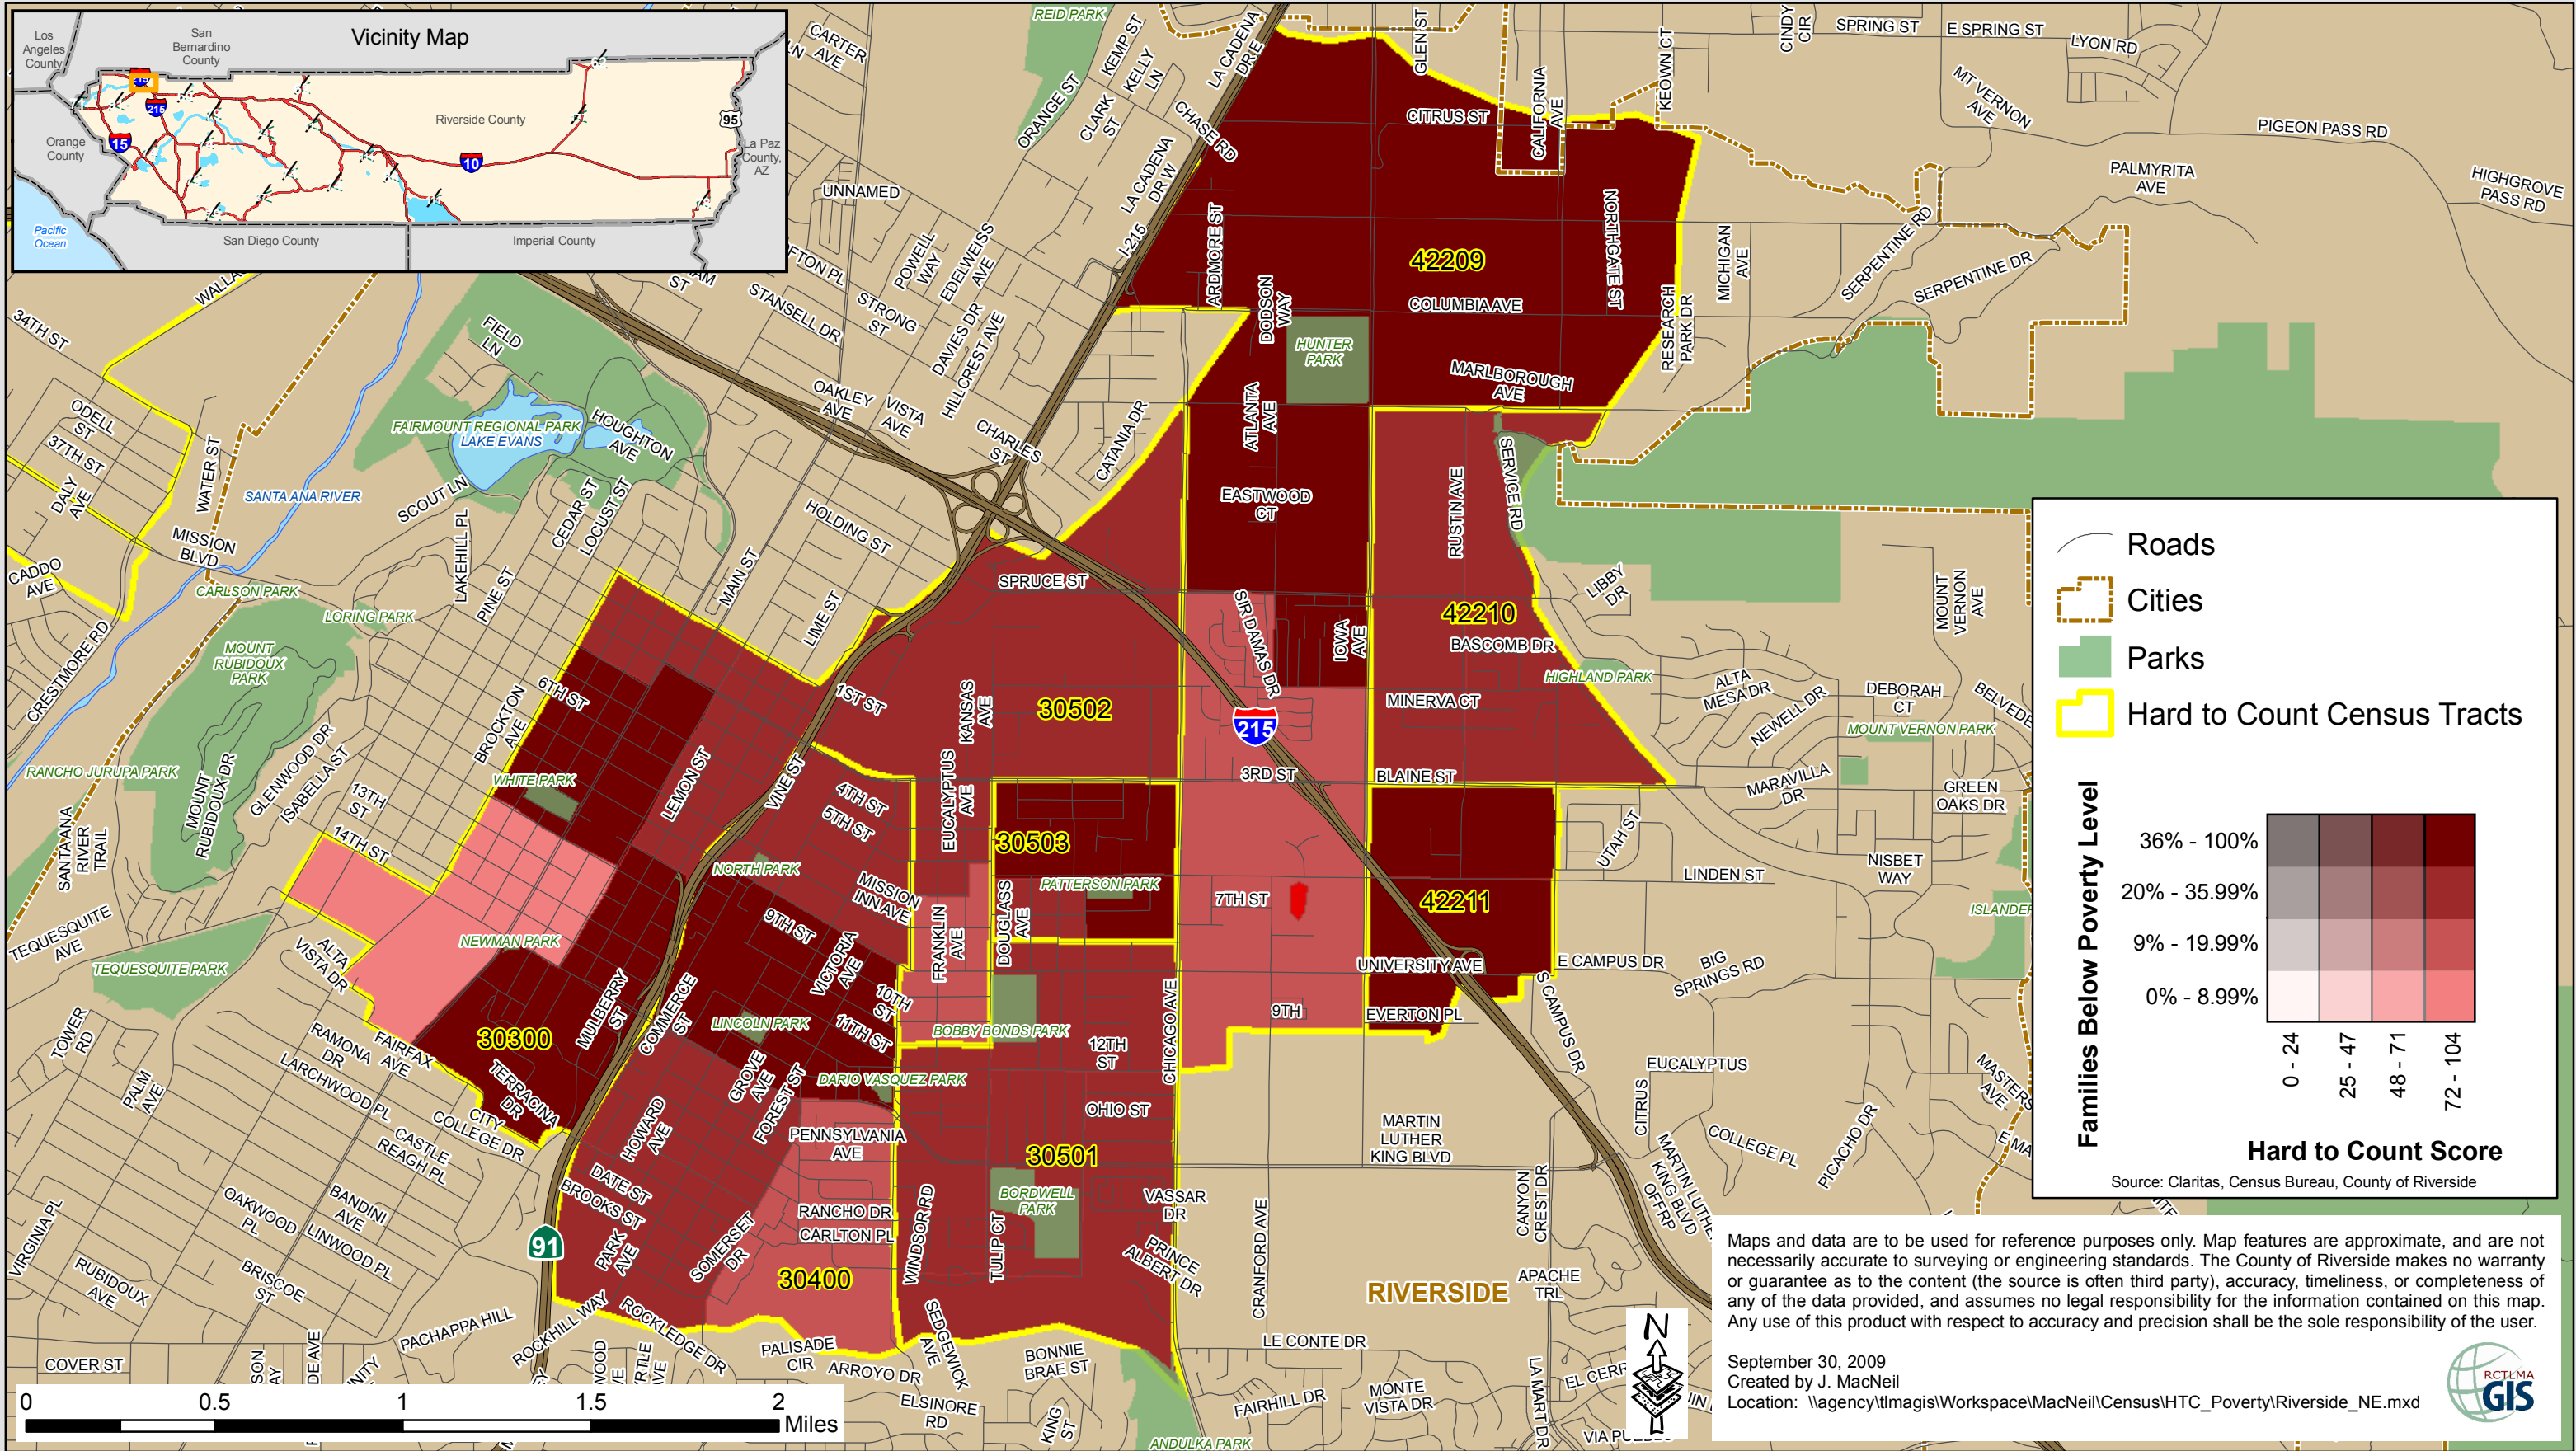

Hard to Count Census Tracts

Northeast Riverside

Maps and data are to be used for reference purposes only. Map features are approximate, and are not necessarily accurate to surveying or engineering standards. The County of Riverside makes no warranty or guarantee as to the content (the source is often third party), accuracy, timeliness, or completeness of any of the data provided, and assumes no legal responsibility for the information contained on this map. Any use of this product with respect to accuracy and precision shall be the sole responsibility of the user.

September 30, 2009
 Created by J. MacNeil
 Location: \\agency\it\magis\Workspace\MacNeil\Census\HTC_Poverty\Riverside_NE.mxd