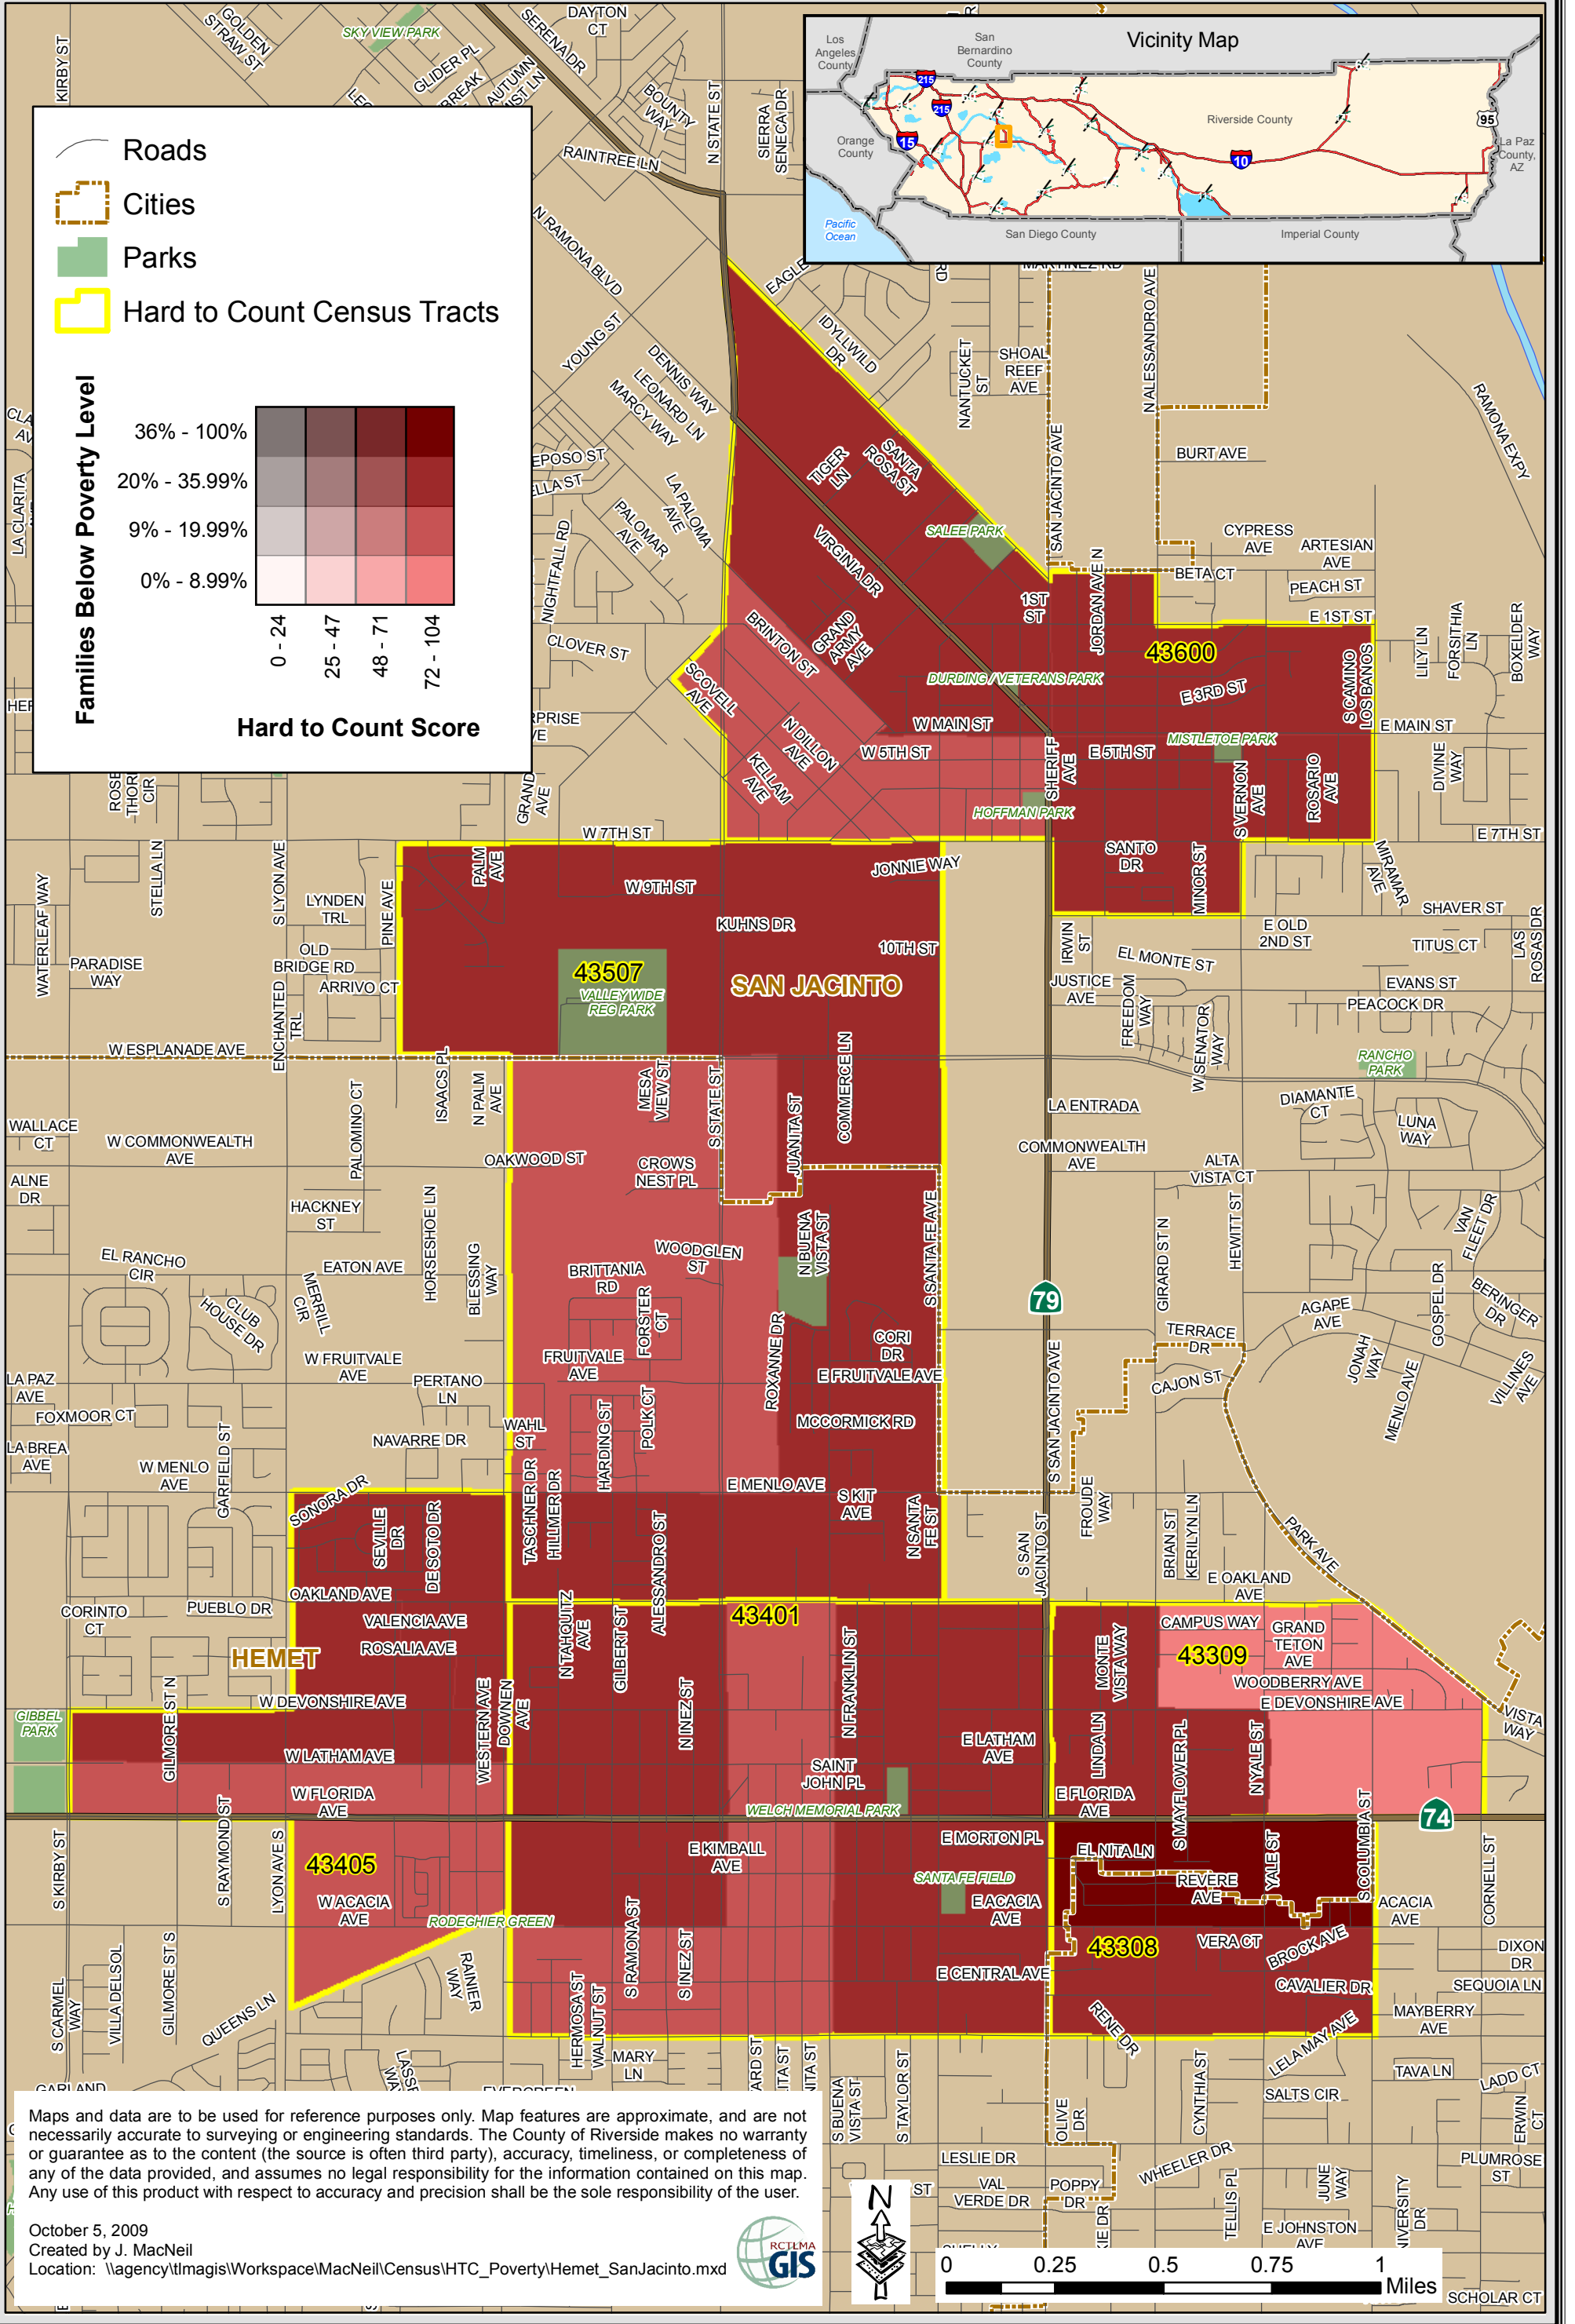

# Hard to Count Census Tracts Hemet/San Jacinto

Maps and data are to be used for reference purposes only. Map features are approximate, and are not necessarily accurate to surveying or engineering standards. The County of Riverside makes no warranty or guarantee as to the content (the source is often third party), accuracy, timeliness, or completeness of any of the data provided, and assumes no legal responsibility for the information contained on this map. Any use of this product with respect to accuracy and precision shall be the sole responsibility of the user.

October 5, 2009  
 Created by J. MacNeil  
 Location: \\agency\magis\Workspace\MacNeil\Census\HTC\_Poverty\Hemet\_SanJacinto.mxd