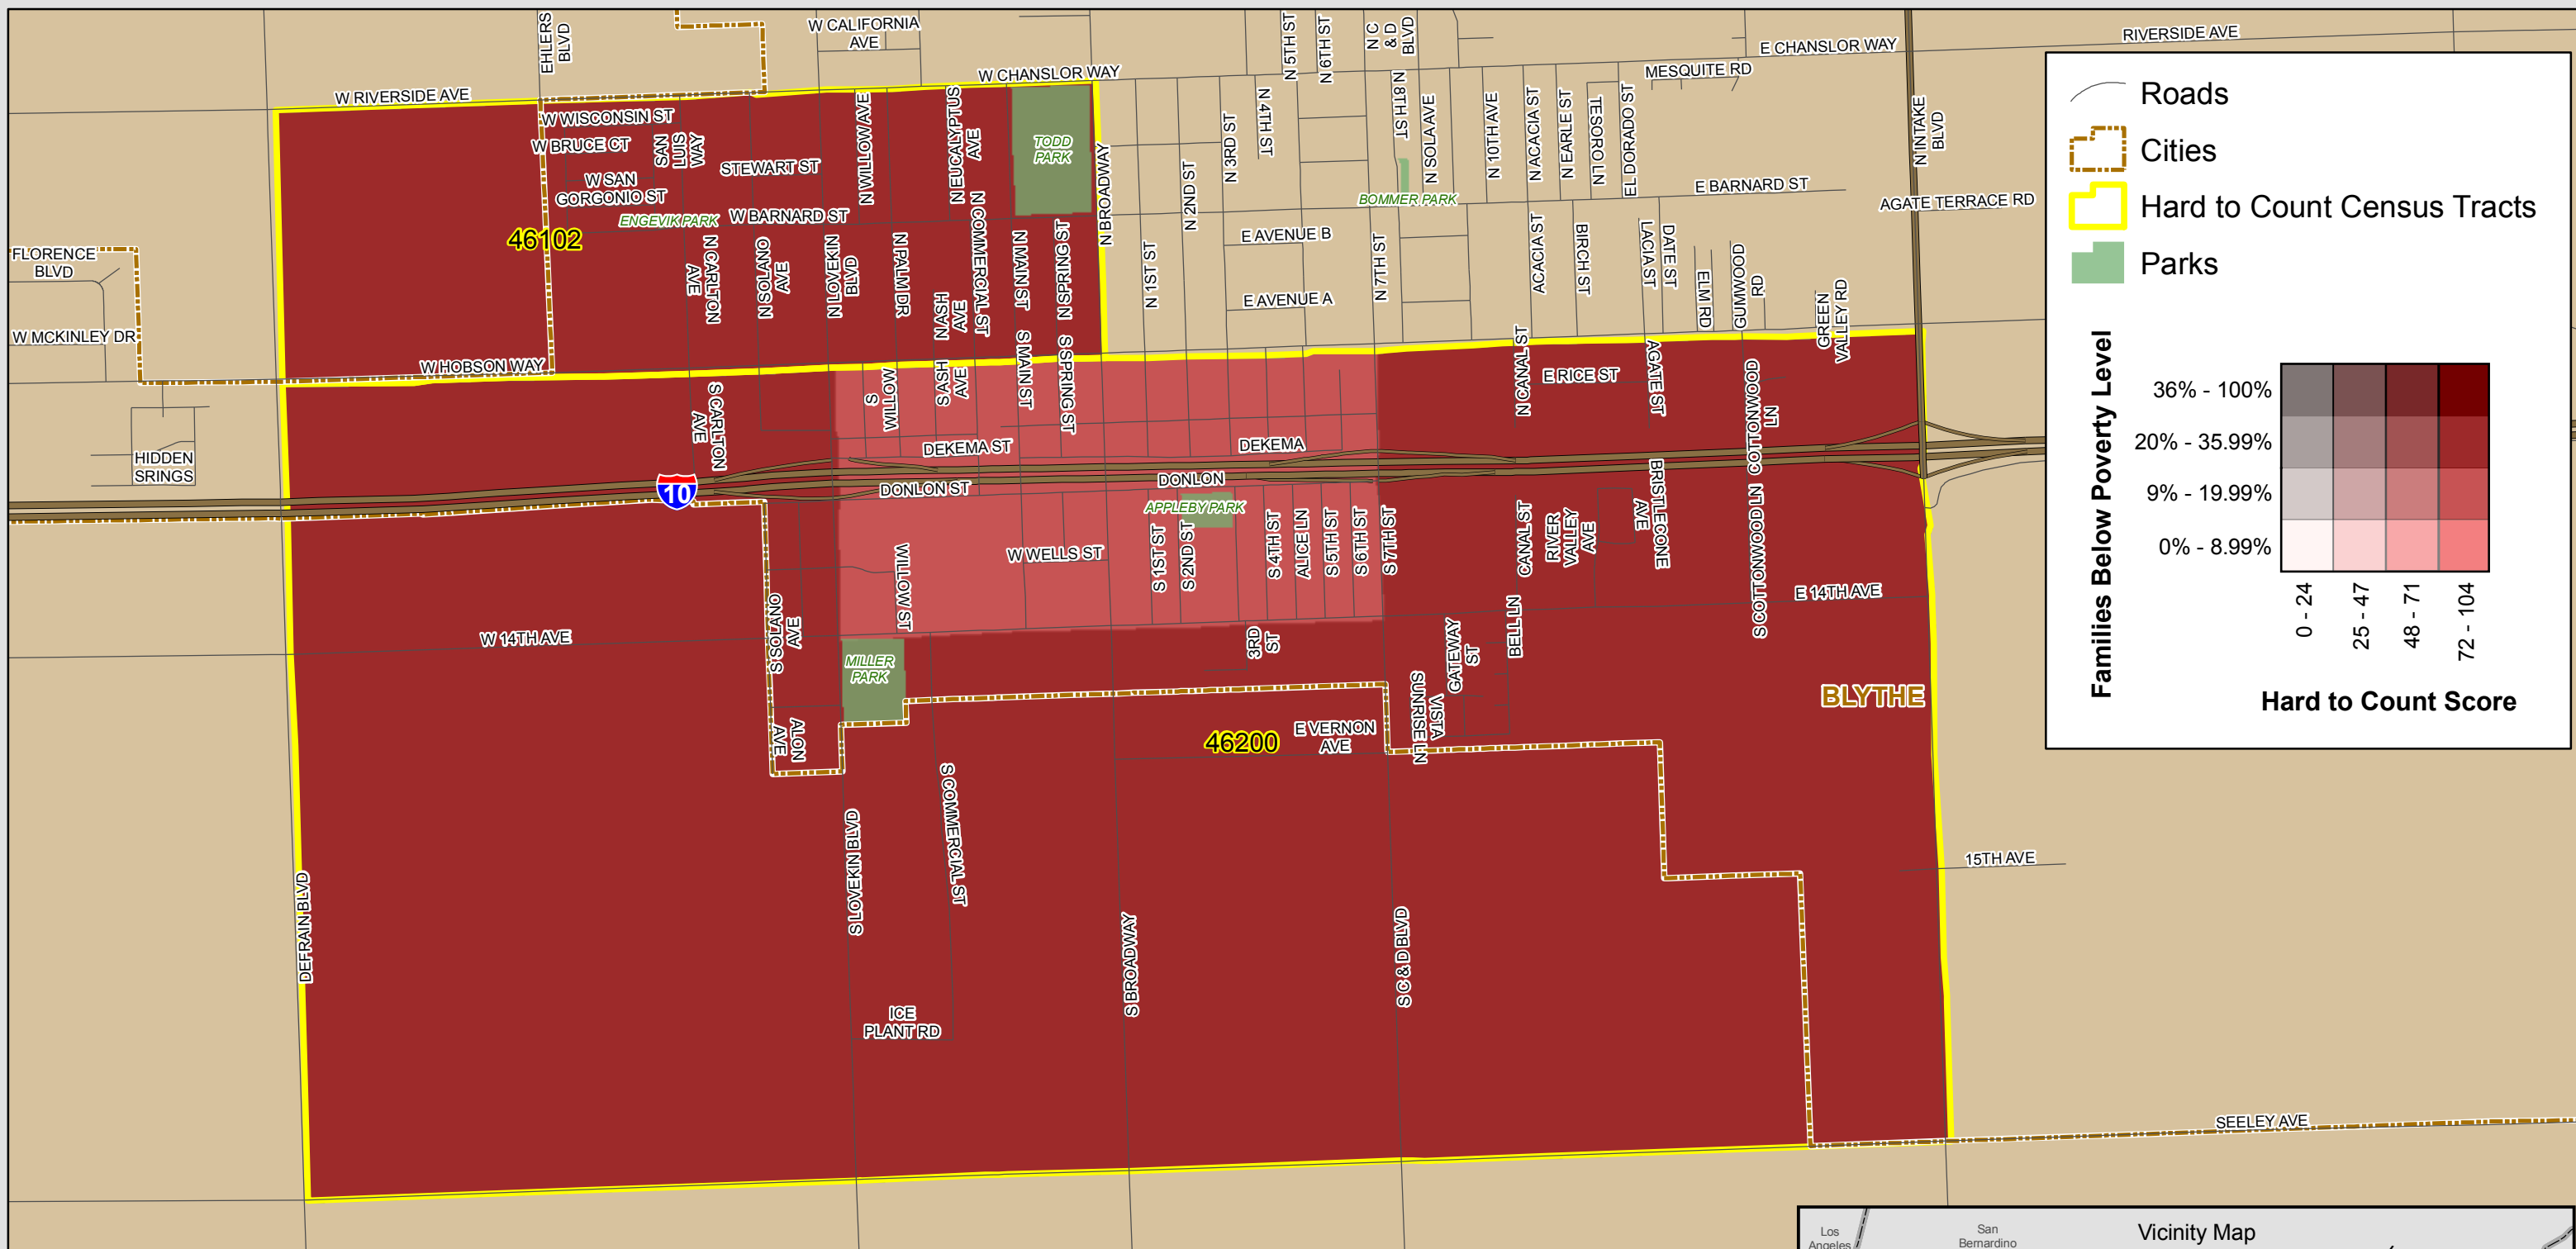

Hard to Count Census Tracts

Blythe

Legend

- Roads
- Cities
- Hard to Count Census Tracts
- Parks

Families Below Poverty Level

36% - 100%	25 - 47
20% - 35.99%	48 - 71
9% - 19.99%	72 - 104
0% - 8.99%	0 - 24

Hard to Count Score

Maps and data are to be used for reference purposes only. Map features are approximate, and are not necessarily accurate to surveying or engineering standards. The County of Riverside makes no warranty or guarantee as to the content (the source is often third party), accuracy, timeliness, or completeness of any of the data provided, and assumes no legal responsibility for the information contained on this map. Any use of this product with respect to accuracy and precision shall be the sole responsibility of the user.

October 5, 2009
 Created by J. MacNeil
 Location: \\agency\l\magis\Workspace\MacNeil\Census\HTC_Poverty\Blythe.mxd

0 0.1 0.2 0.3 0.4 Miles