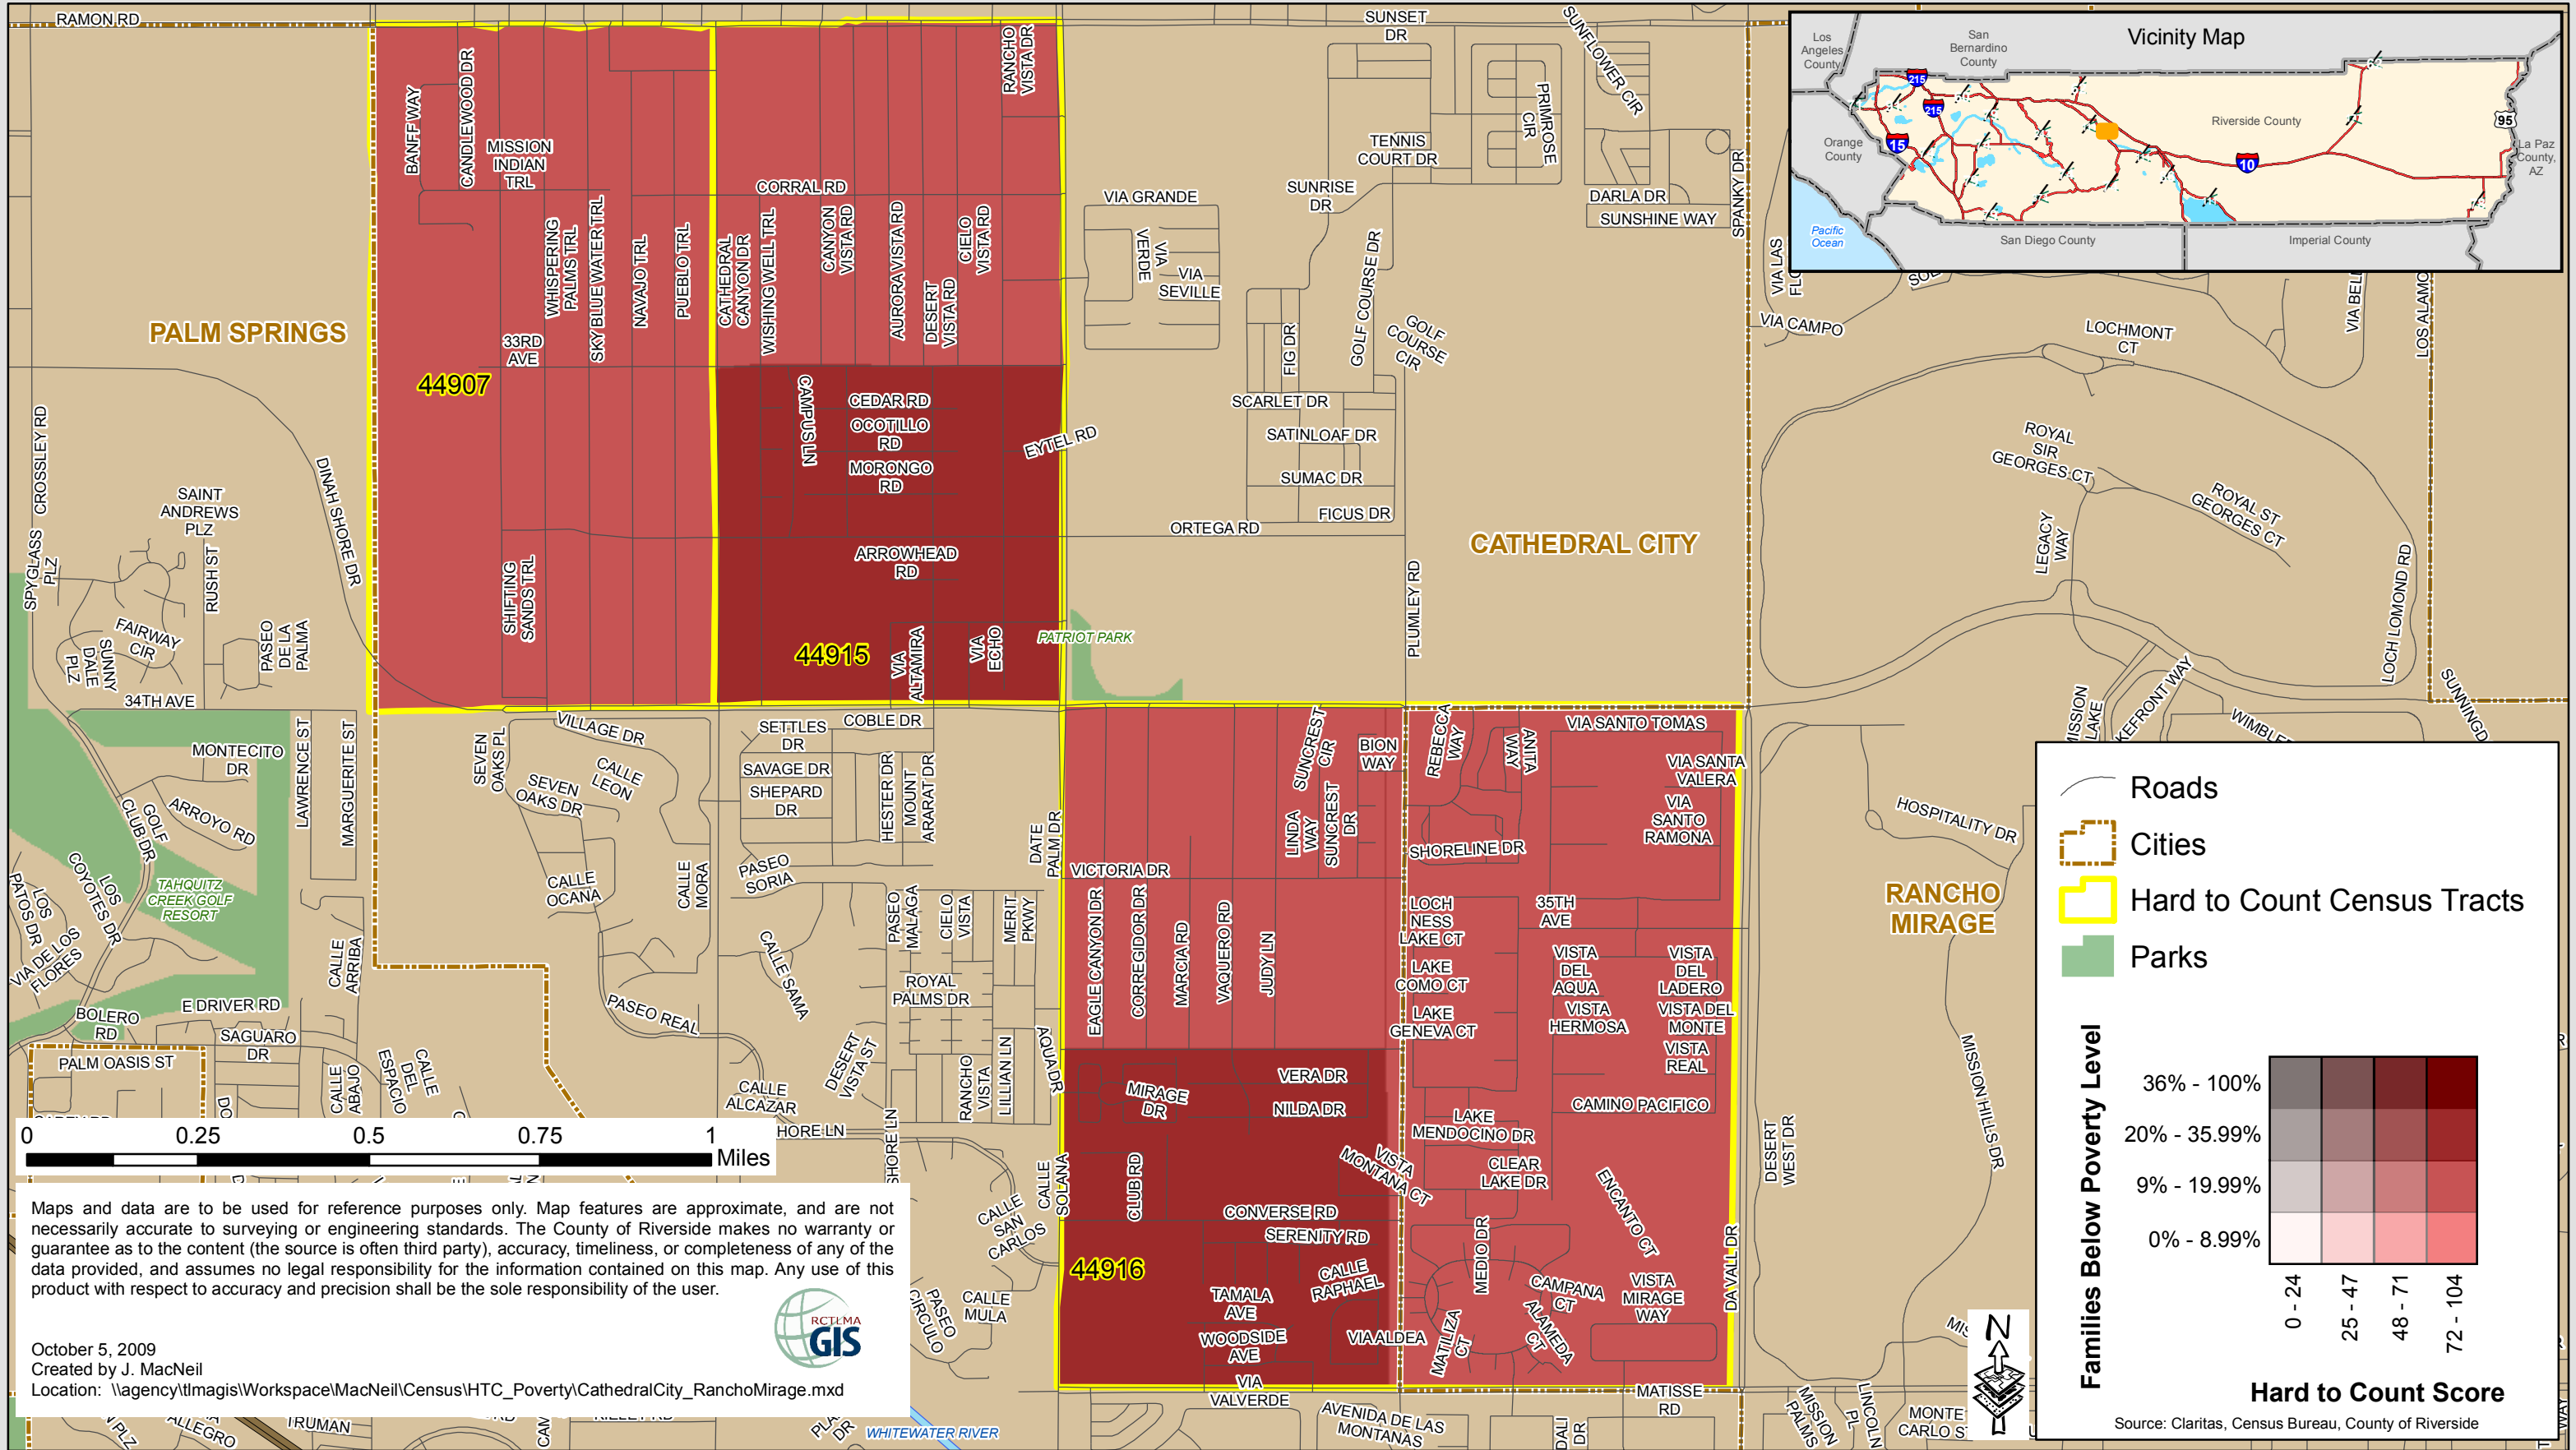

Hard to Count Census Tracts

Cathedral City/Rancho Mirage

Maps and data are to be used for reference purposes only. Map features are approximate, and are not necessarily accurate to surveying or engineering standards. The County of Riverside makes no warranty or guarantee as to the content (the source is often third party), accuracy, timeliness, or completeness of any of the data provided, and assumes no legal responsibility for the information contained on this map. Any use of this product with respect to accuracy and precision shall be the sole responsibility of the user.

October 5, 2009
 Created by J. MacNeil
 Location: \\agency\imgis\workspace\MacNeil\Census\HTC_Poverty\CathedralCity_RanchoMirage.mxd

Legend

- Roads
- Cities
- Hard to Count Census Tracts
- Parks

Families Below Poverty Level

36% - 100%	0 - 24
20% - 35.99%	25 - 47
9% - 19.99%	48 - 71
0% - 8.99%	72 - 104

Hard to Count Score

Source: Claritas, Census Bureau, County of Riverside