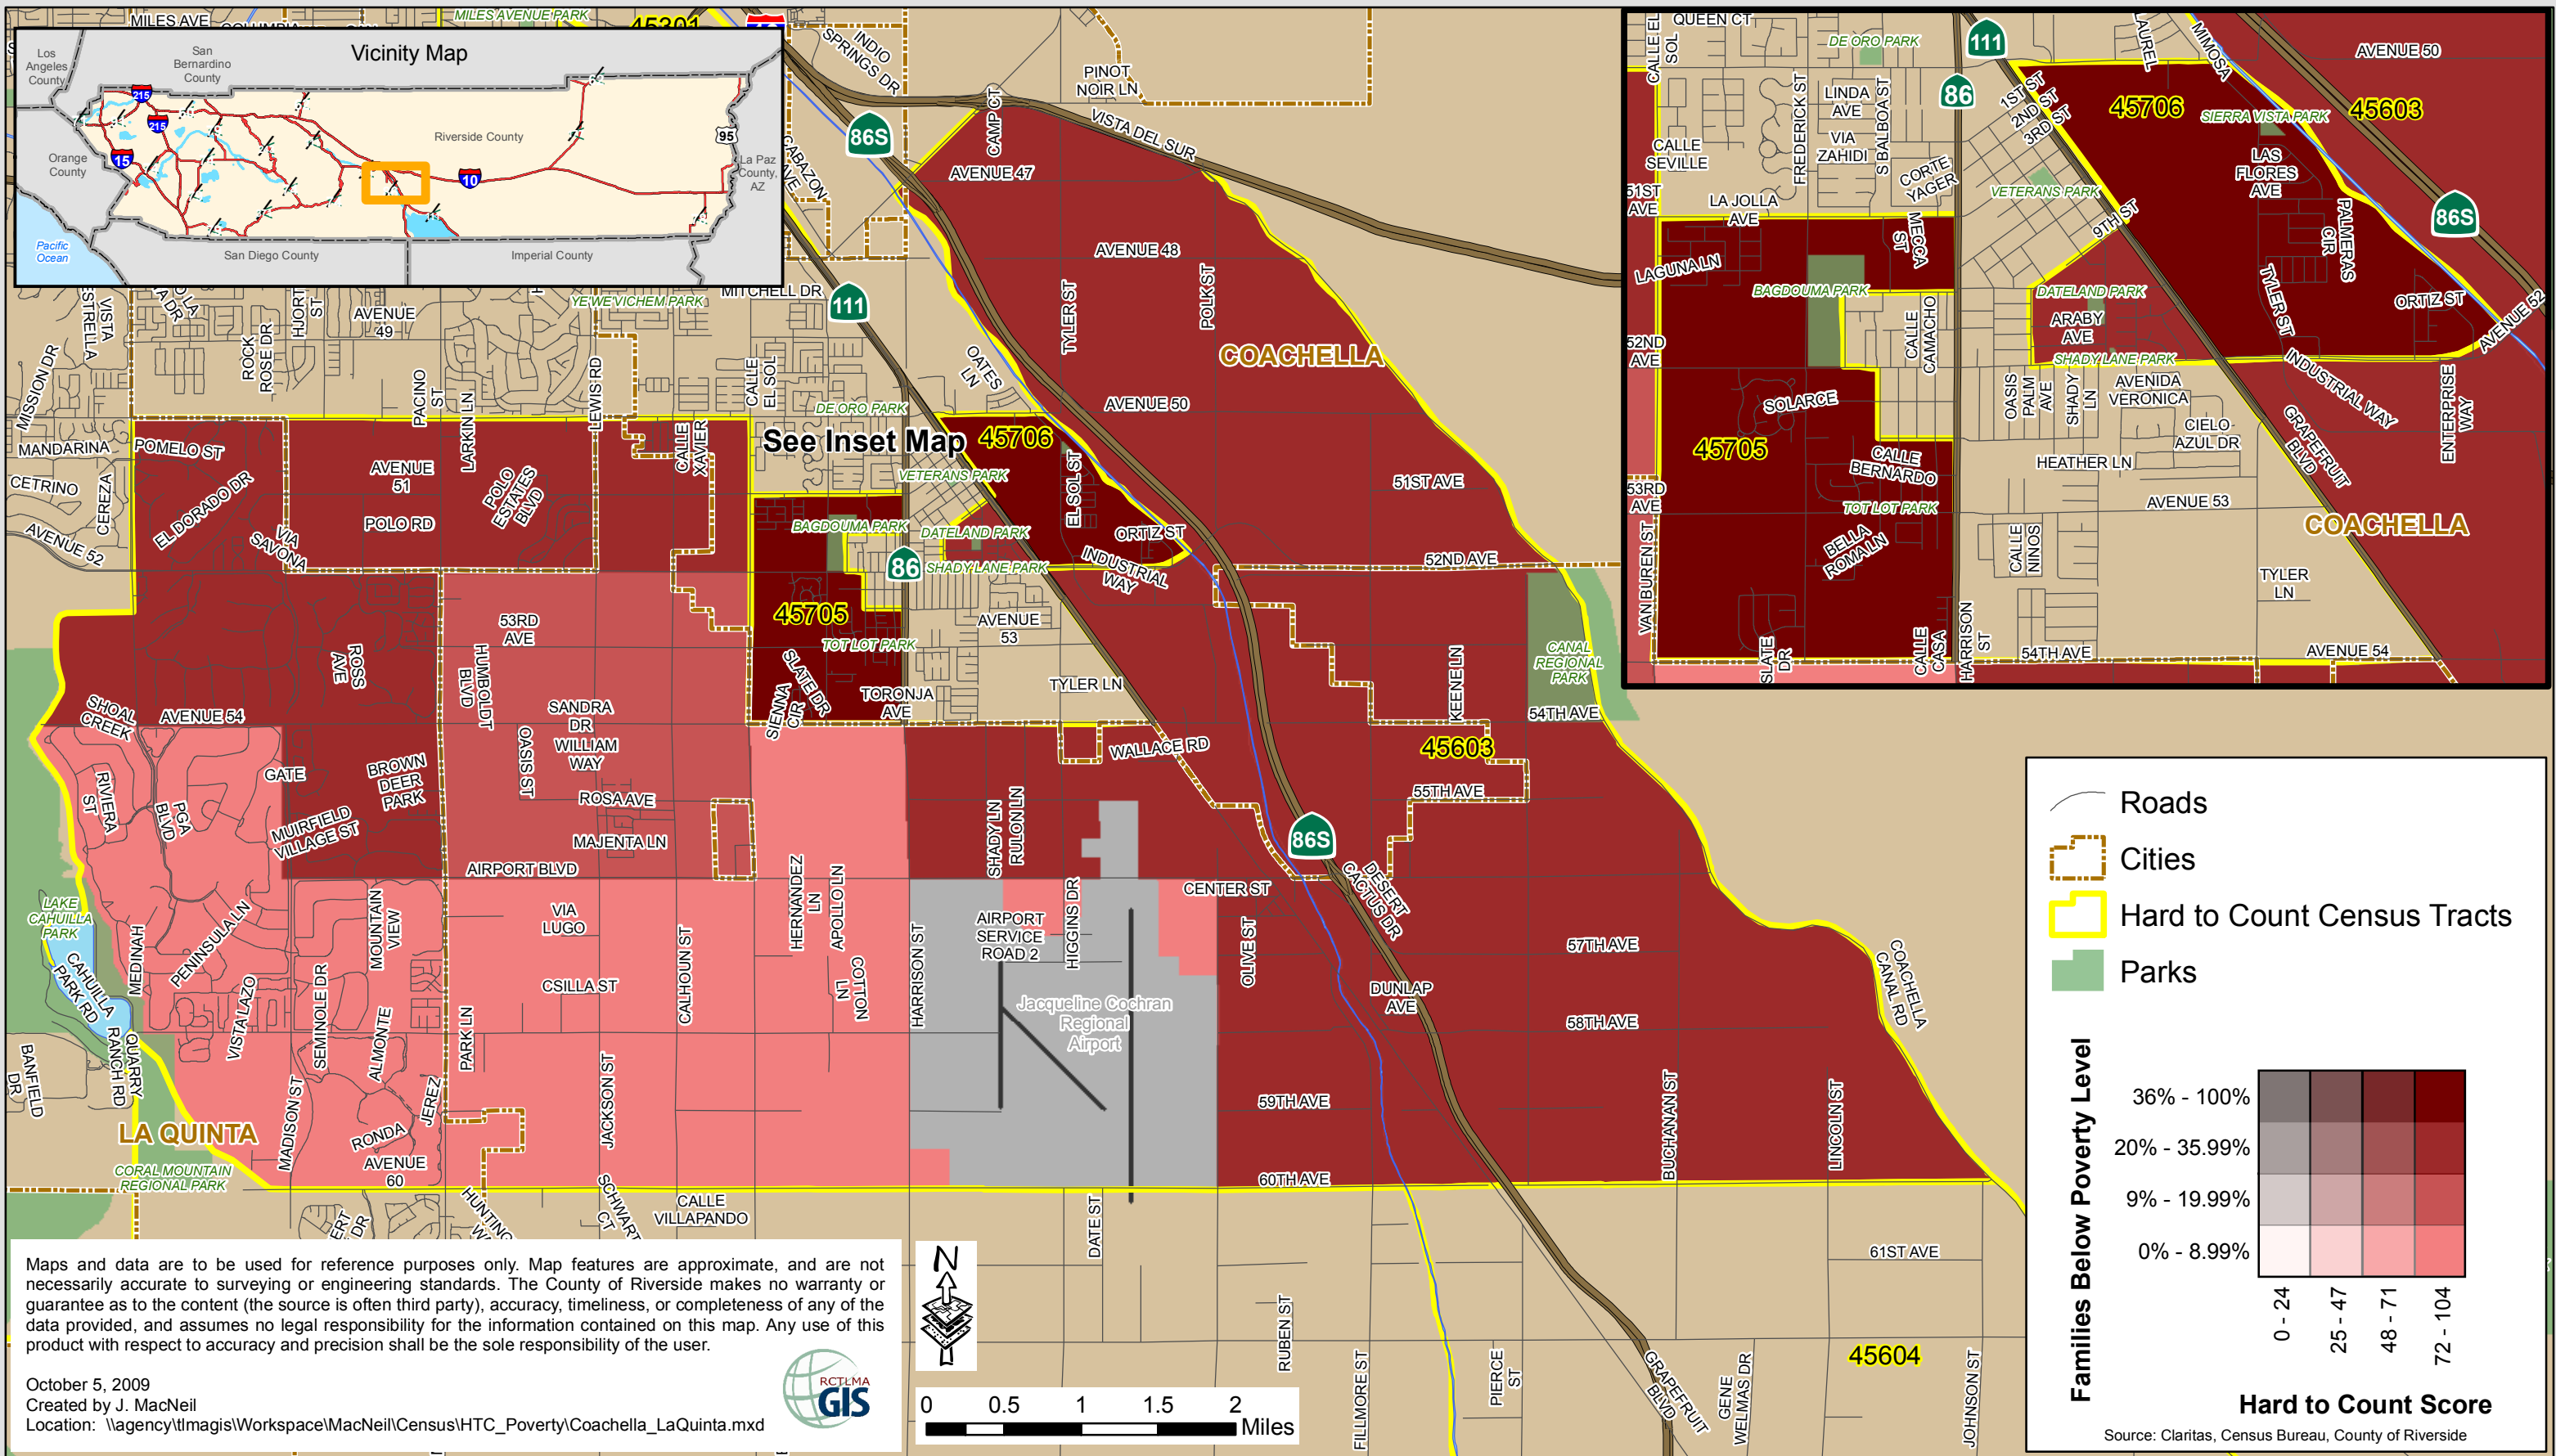

Hard to Count Census Tracts Coachella/La Quinta

Maps and data are to be used for reference purposes only. Map features are approximate, and are not necessarily accurate to surveying or engineering standards. The County of Riverside makes no warranty or guarantee as to the content (the source is often third party), accuracy, timeliness, or completeness of any of the data provided, and assumes no legal responsibility for the information contained on this map. Any use of this product with respect to accuracy and precision shall be the sole responsibility of the user.

October 5, 2009
 Created by J. MacNeil
 Location: \\agency\it\magis\Workspace\MacNeil\Census\HTC_Poverty\Coachella_LaQuinta.mxd