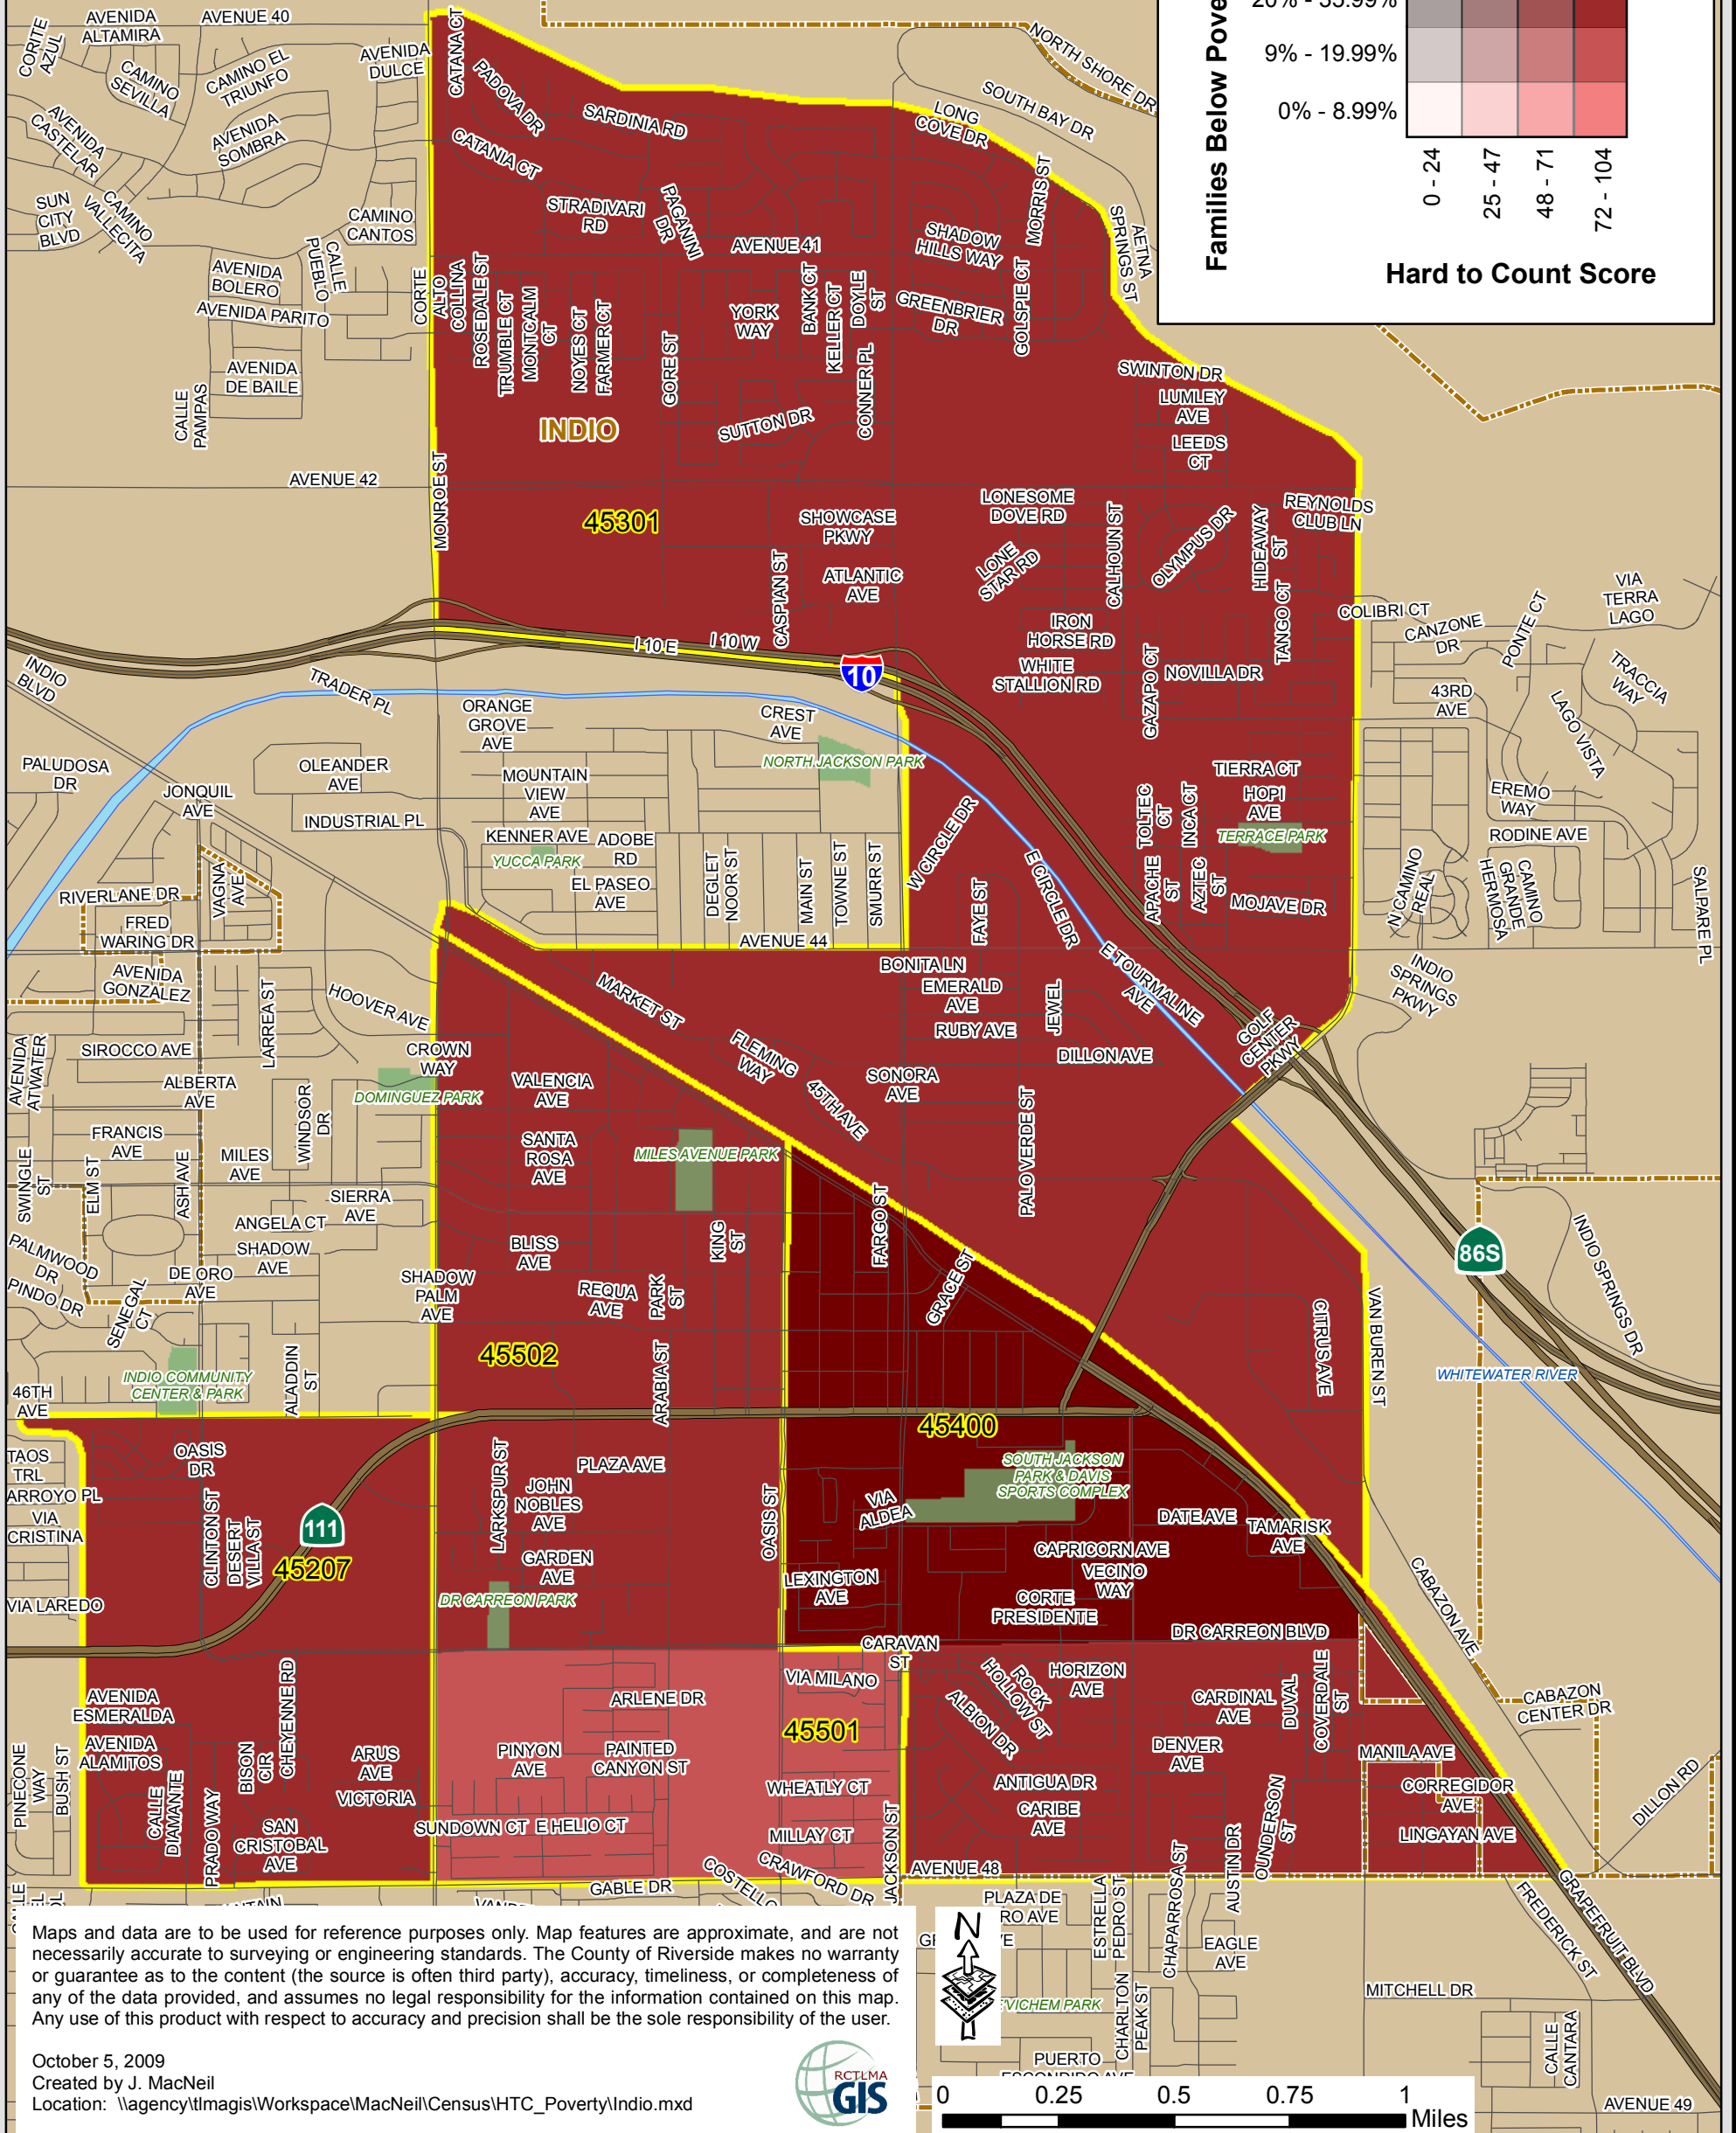

# Hard to Count Census Tracts

## Indio

- Roads
- Cities
- Parks
- Hard to Count Census Tracts

Maps and data are to be used for reference purposes only. Map features are approximate, and are not necessarily accurate to surveying or engineering standards. The County of Riverside makes no warranty or guarantee as to the content (the source is often third party), accuracy, timeliness, or completeness of any of the data provided, and assumes no legal responsibility for the information contained on this map. Any use of this product with respect to accuracy and precision shall be the sole responsibility of the user.

October 5, 2009  
 Created by J. MacNeil  
 Location: \\agency\imagis\Workspace\MacNeil\Census\HTC\_Poverty\Indio.mxd