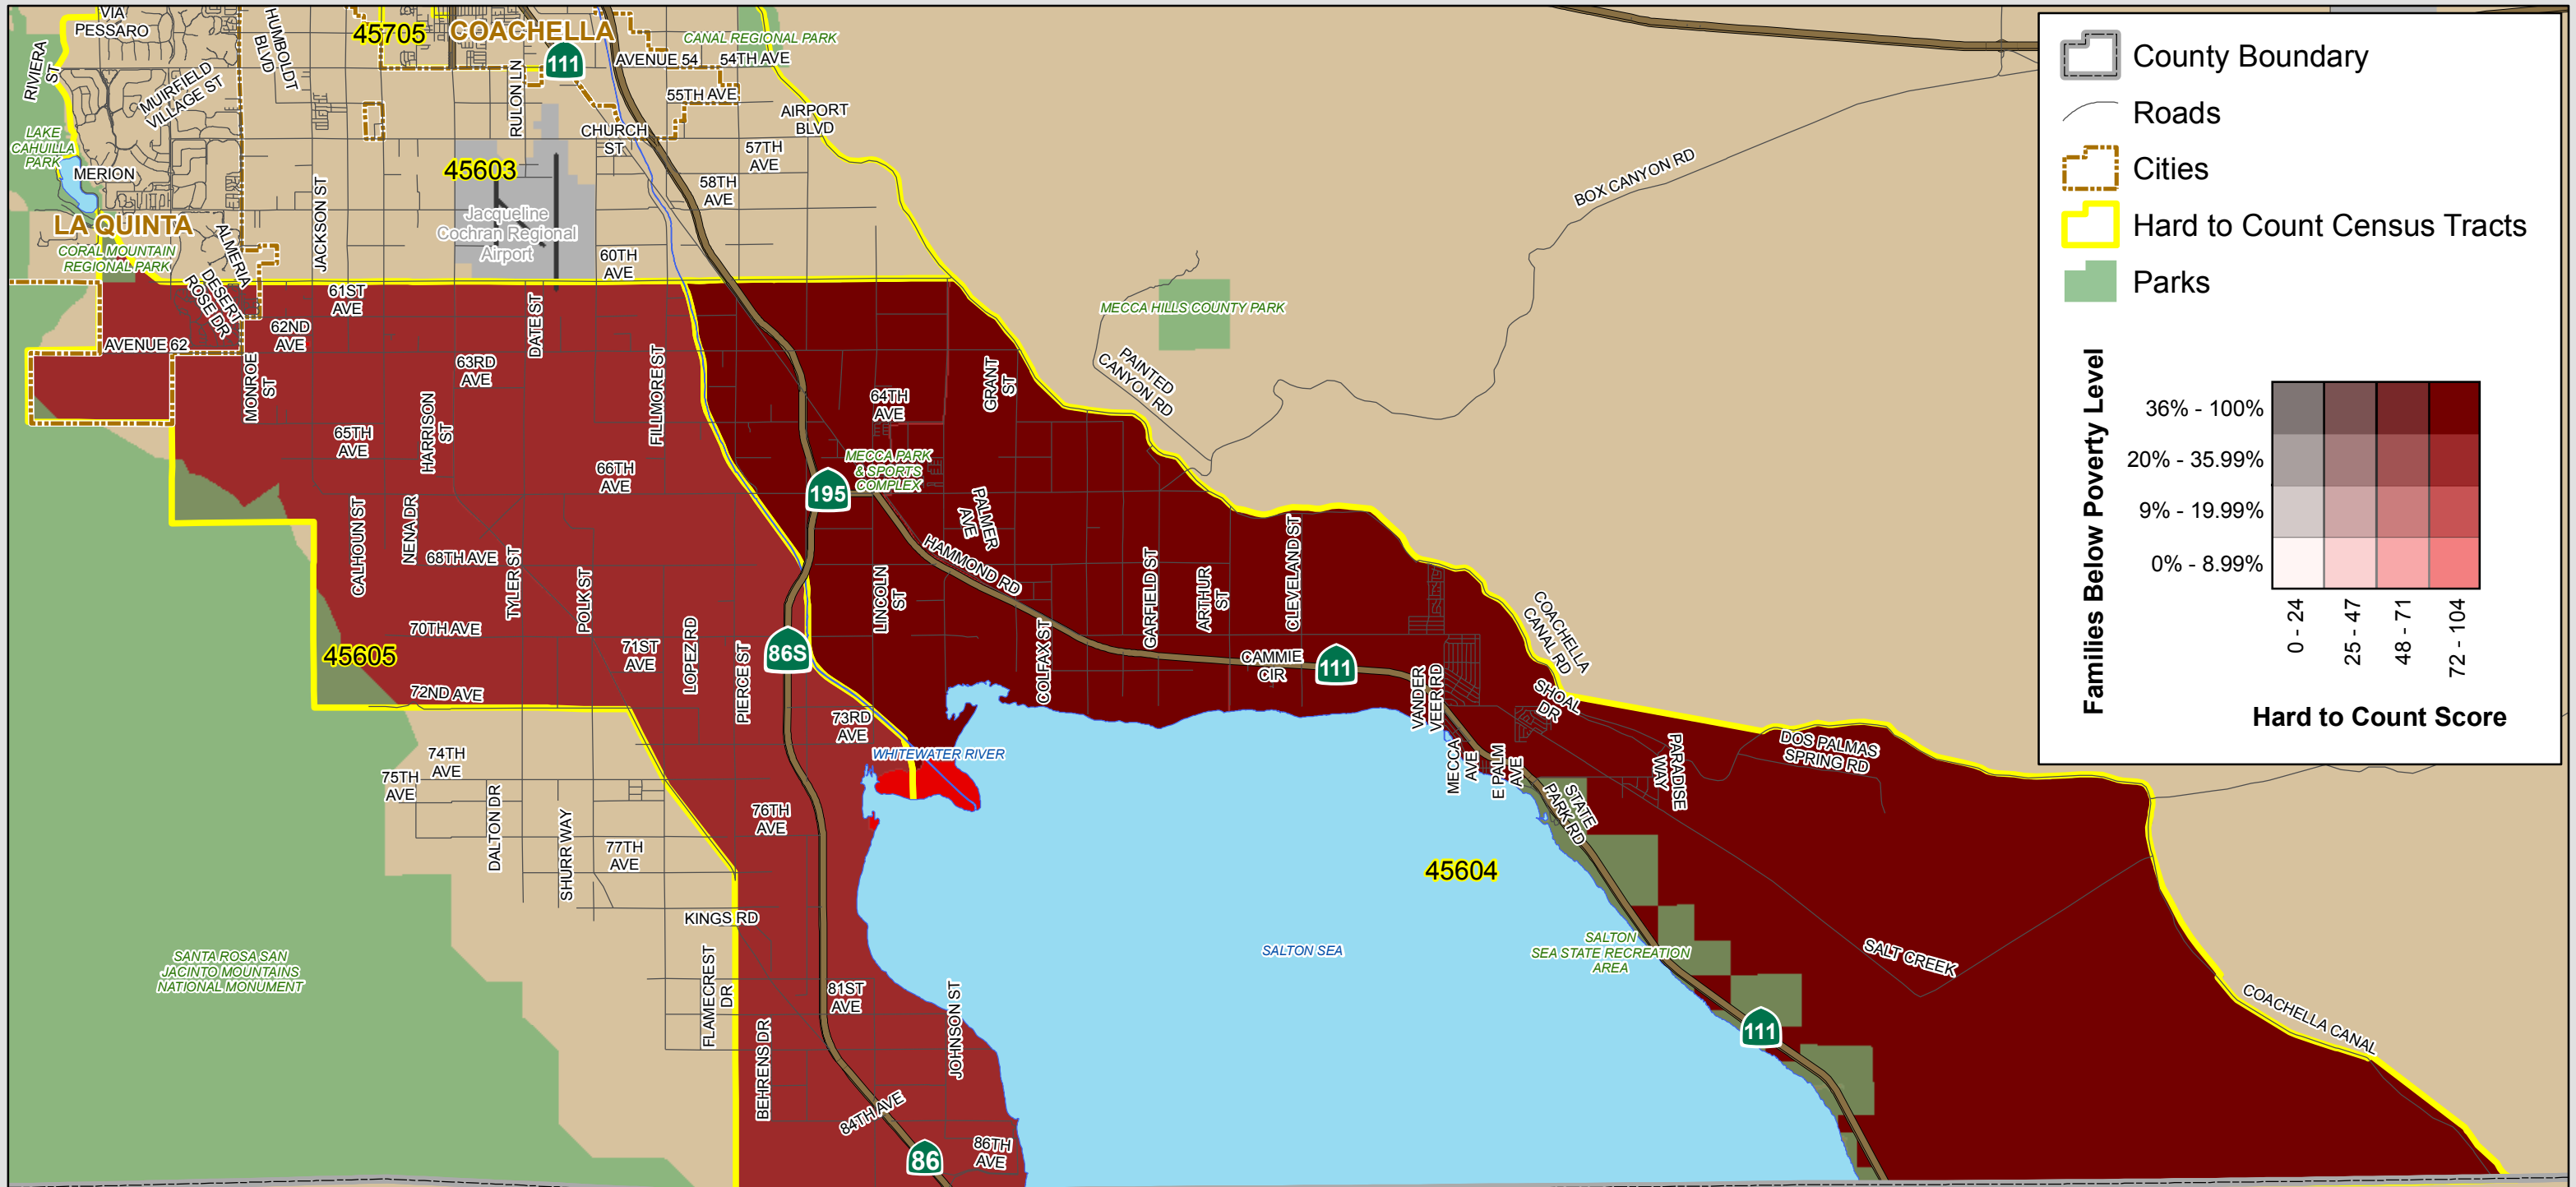

# Hard to Count Census Tracts

## La Quinta/Unincorporated Riverside County

**Legend**

- County Boundary
- Roads
- Cities
- Hard to Count Census Tracts
- Parks

**Families Below Poverty Level**

36% - 100%	
20% - 35.99%	
9% - 19.99%	
0% - 8.99%	

**Hard to Count Score**

0 - 24	25 - 47	48 - 71	72 - 104
--------	---------	---------	----------

Maps and data are to be used for reference purposes only. Map features are approximate, and are not necessarily accurate to surveying or engineering standards. The County of Riverside makes no warranty or guarantee as to the content (the source is often third party), accuracy, timeliness, or completeness of any of the data provided, and assumes no legal responsibility for the information contained on this map. Any use of this product with respect to accuracy and precision shall be the sole responsibility of the user.

October 5, 2009  
 Created by J. MacNeil  
 Location: \\agency\it\magis\workspace\MacNeil\Census\HTC\_Poverty\SaltonSea\_LaQuinta.mxd

0 1 2 3 4 Miles