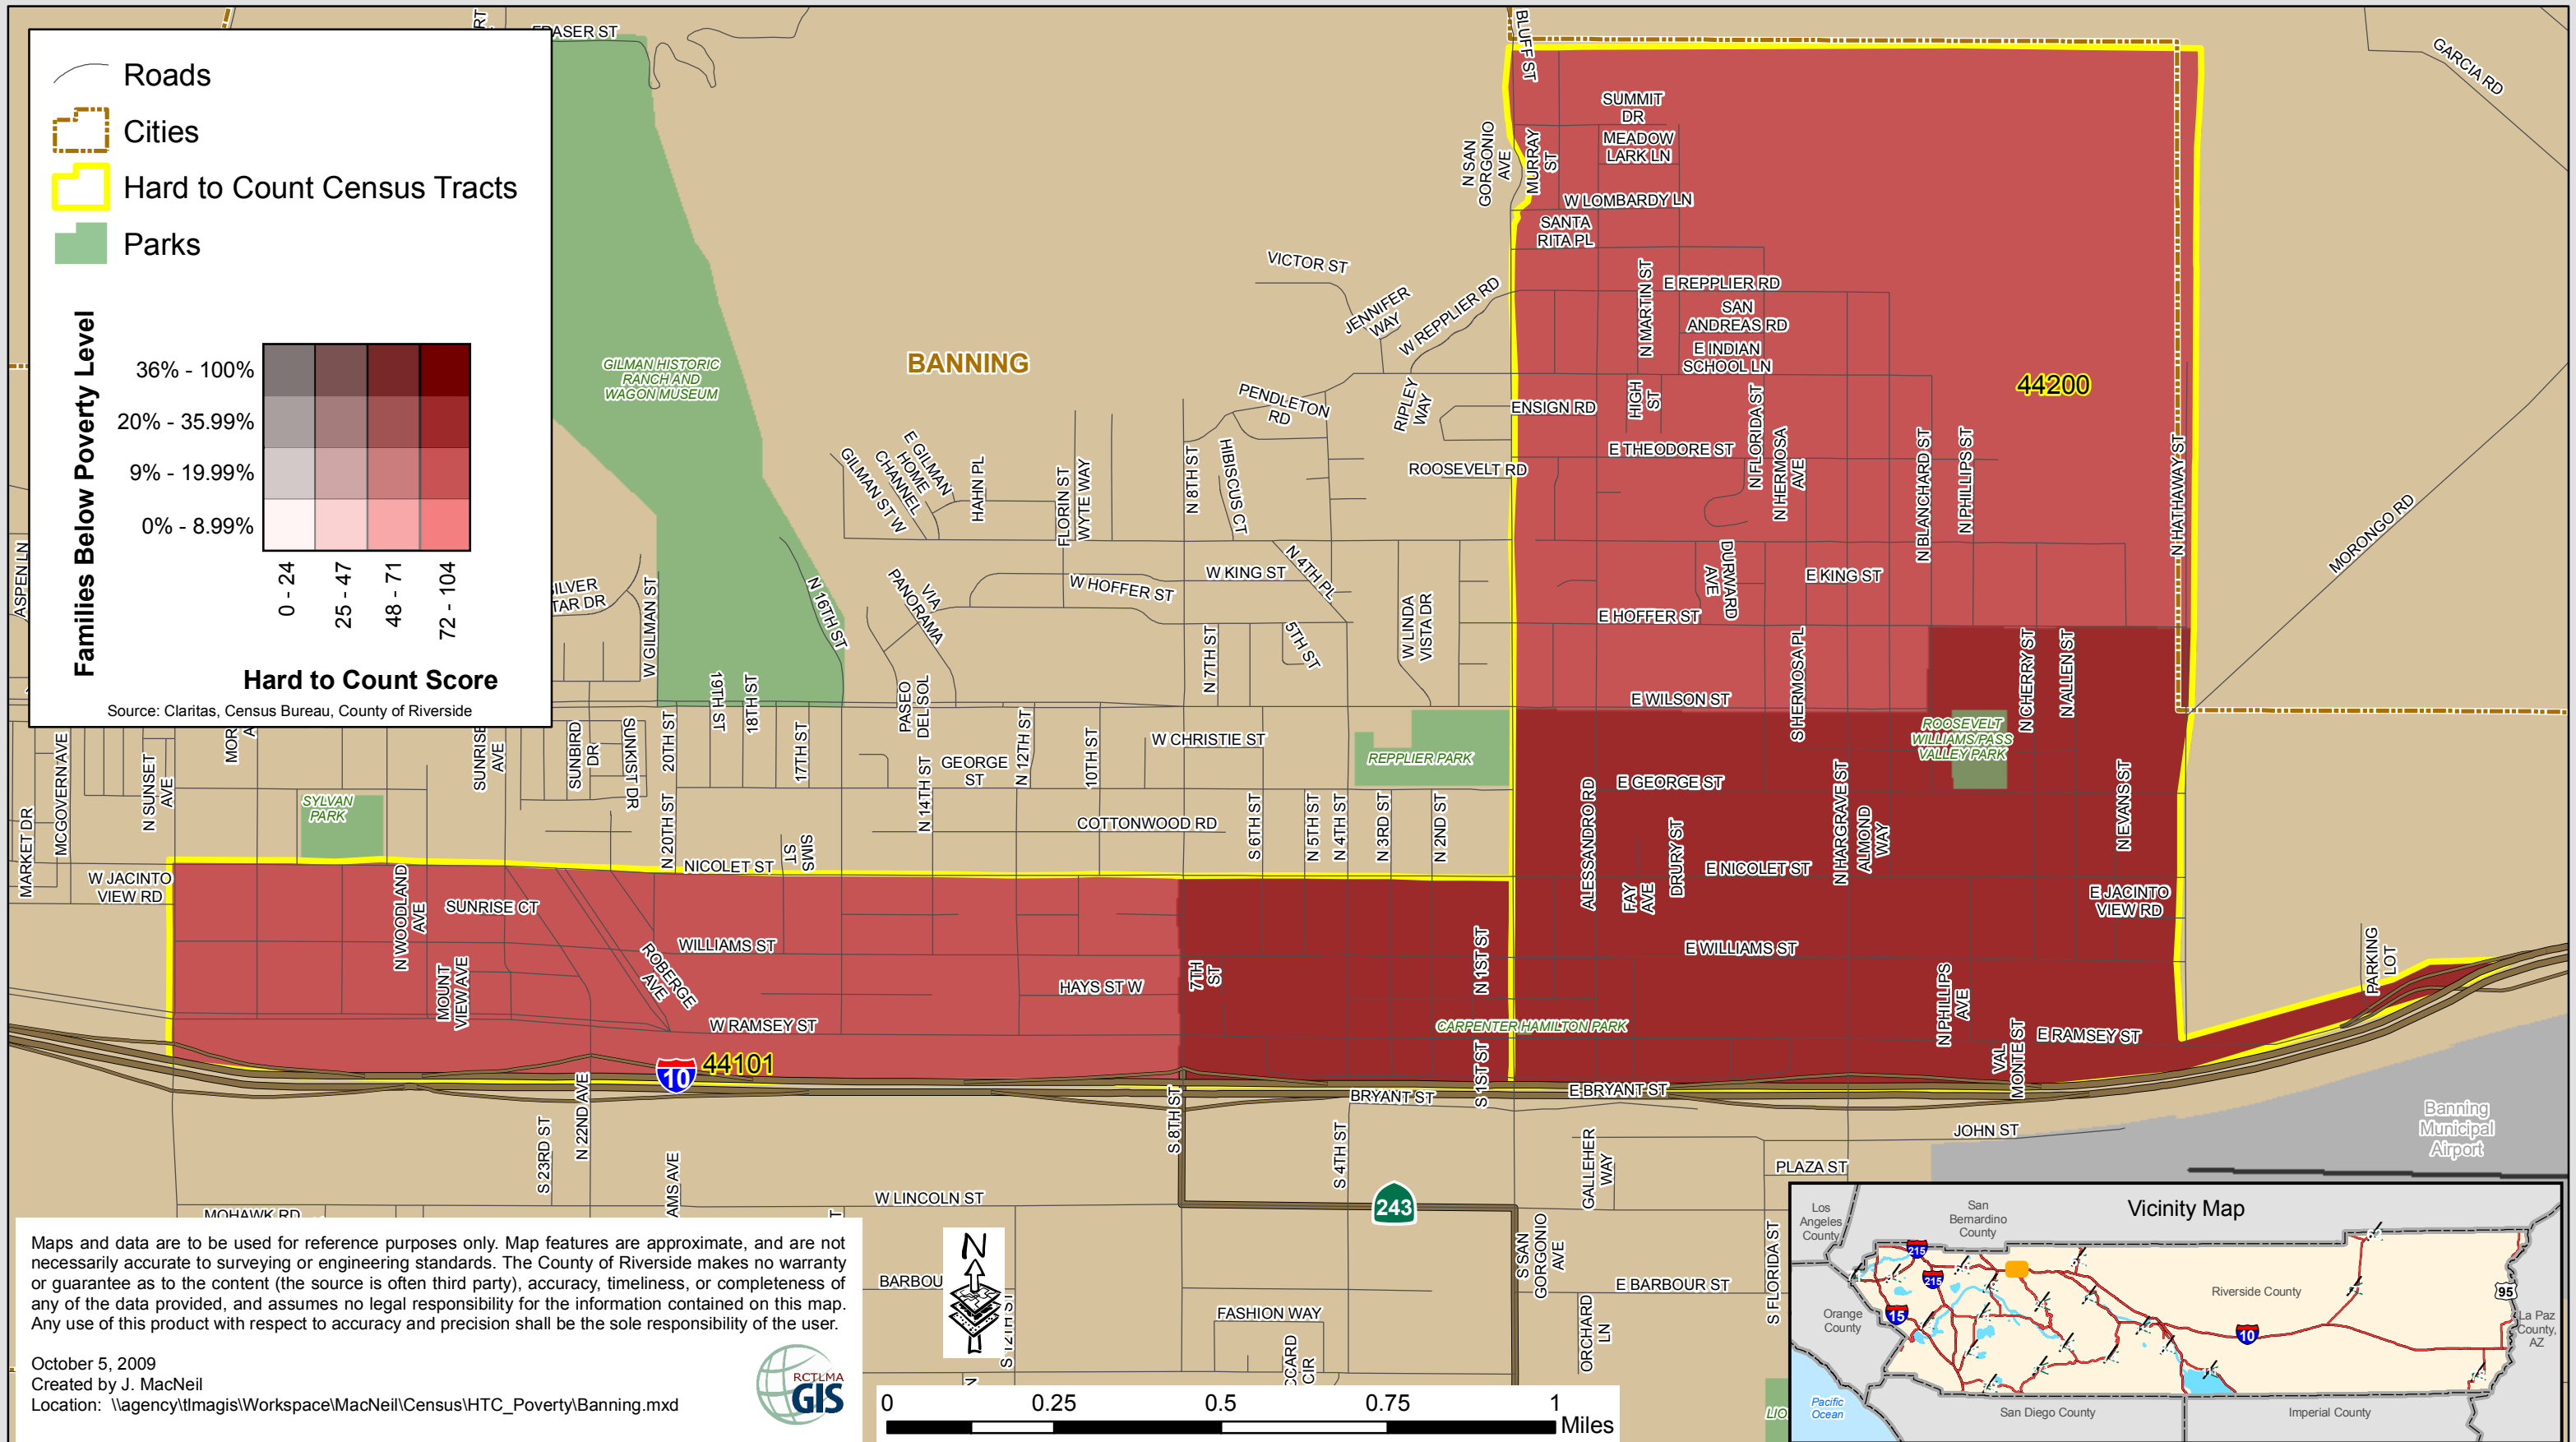

# Hard to Count Census Tracts

## Banning

DRAFT

-  Roads
-  Cities
-  Hard to Count Census Tracts
-  Parks

Source: Claritas, Census Bureau, County of Riverside

Maps and data are to be used for reference purposes only. Map features are approximate, and are not necessarily accurate to surveying or engineering standards. The County of Riverside makes no warranty or guarantee as to the content (the source is often third party), accuracy, timeliness, or completeness of any of the data provided, and assumes no legal responsibility for the information contained on this map. Any use of this product with respect to accuracy and precision shall be the sole responsibility of the user.

October 5, 2009  
 Created by J. MacNeil  
 Location: \\agency\imgis\Workspace\MacNeil\Census\HTC\_Poverty\Banning.mxd