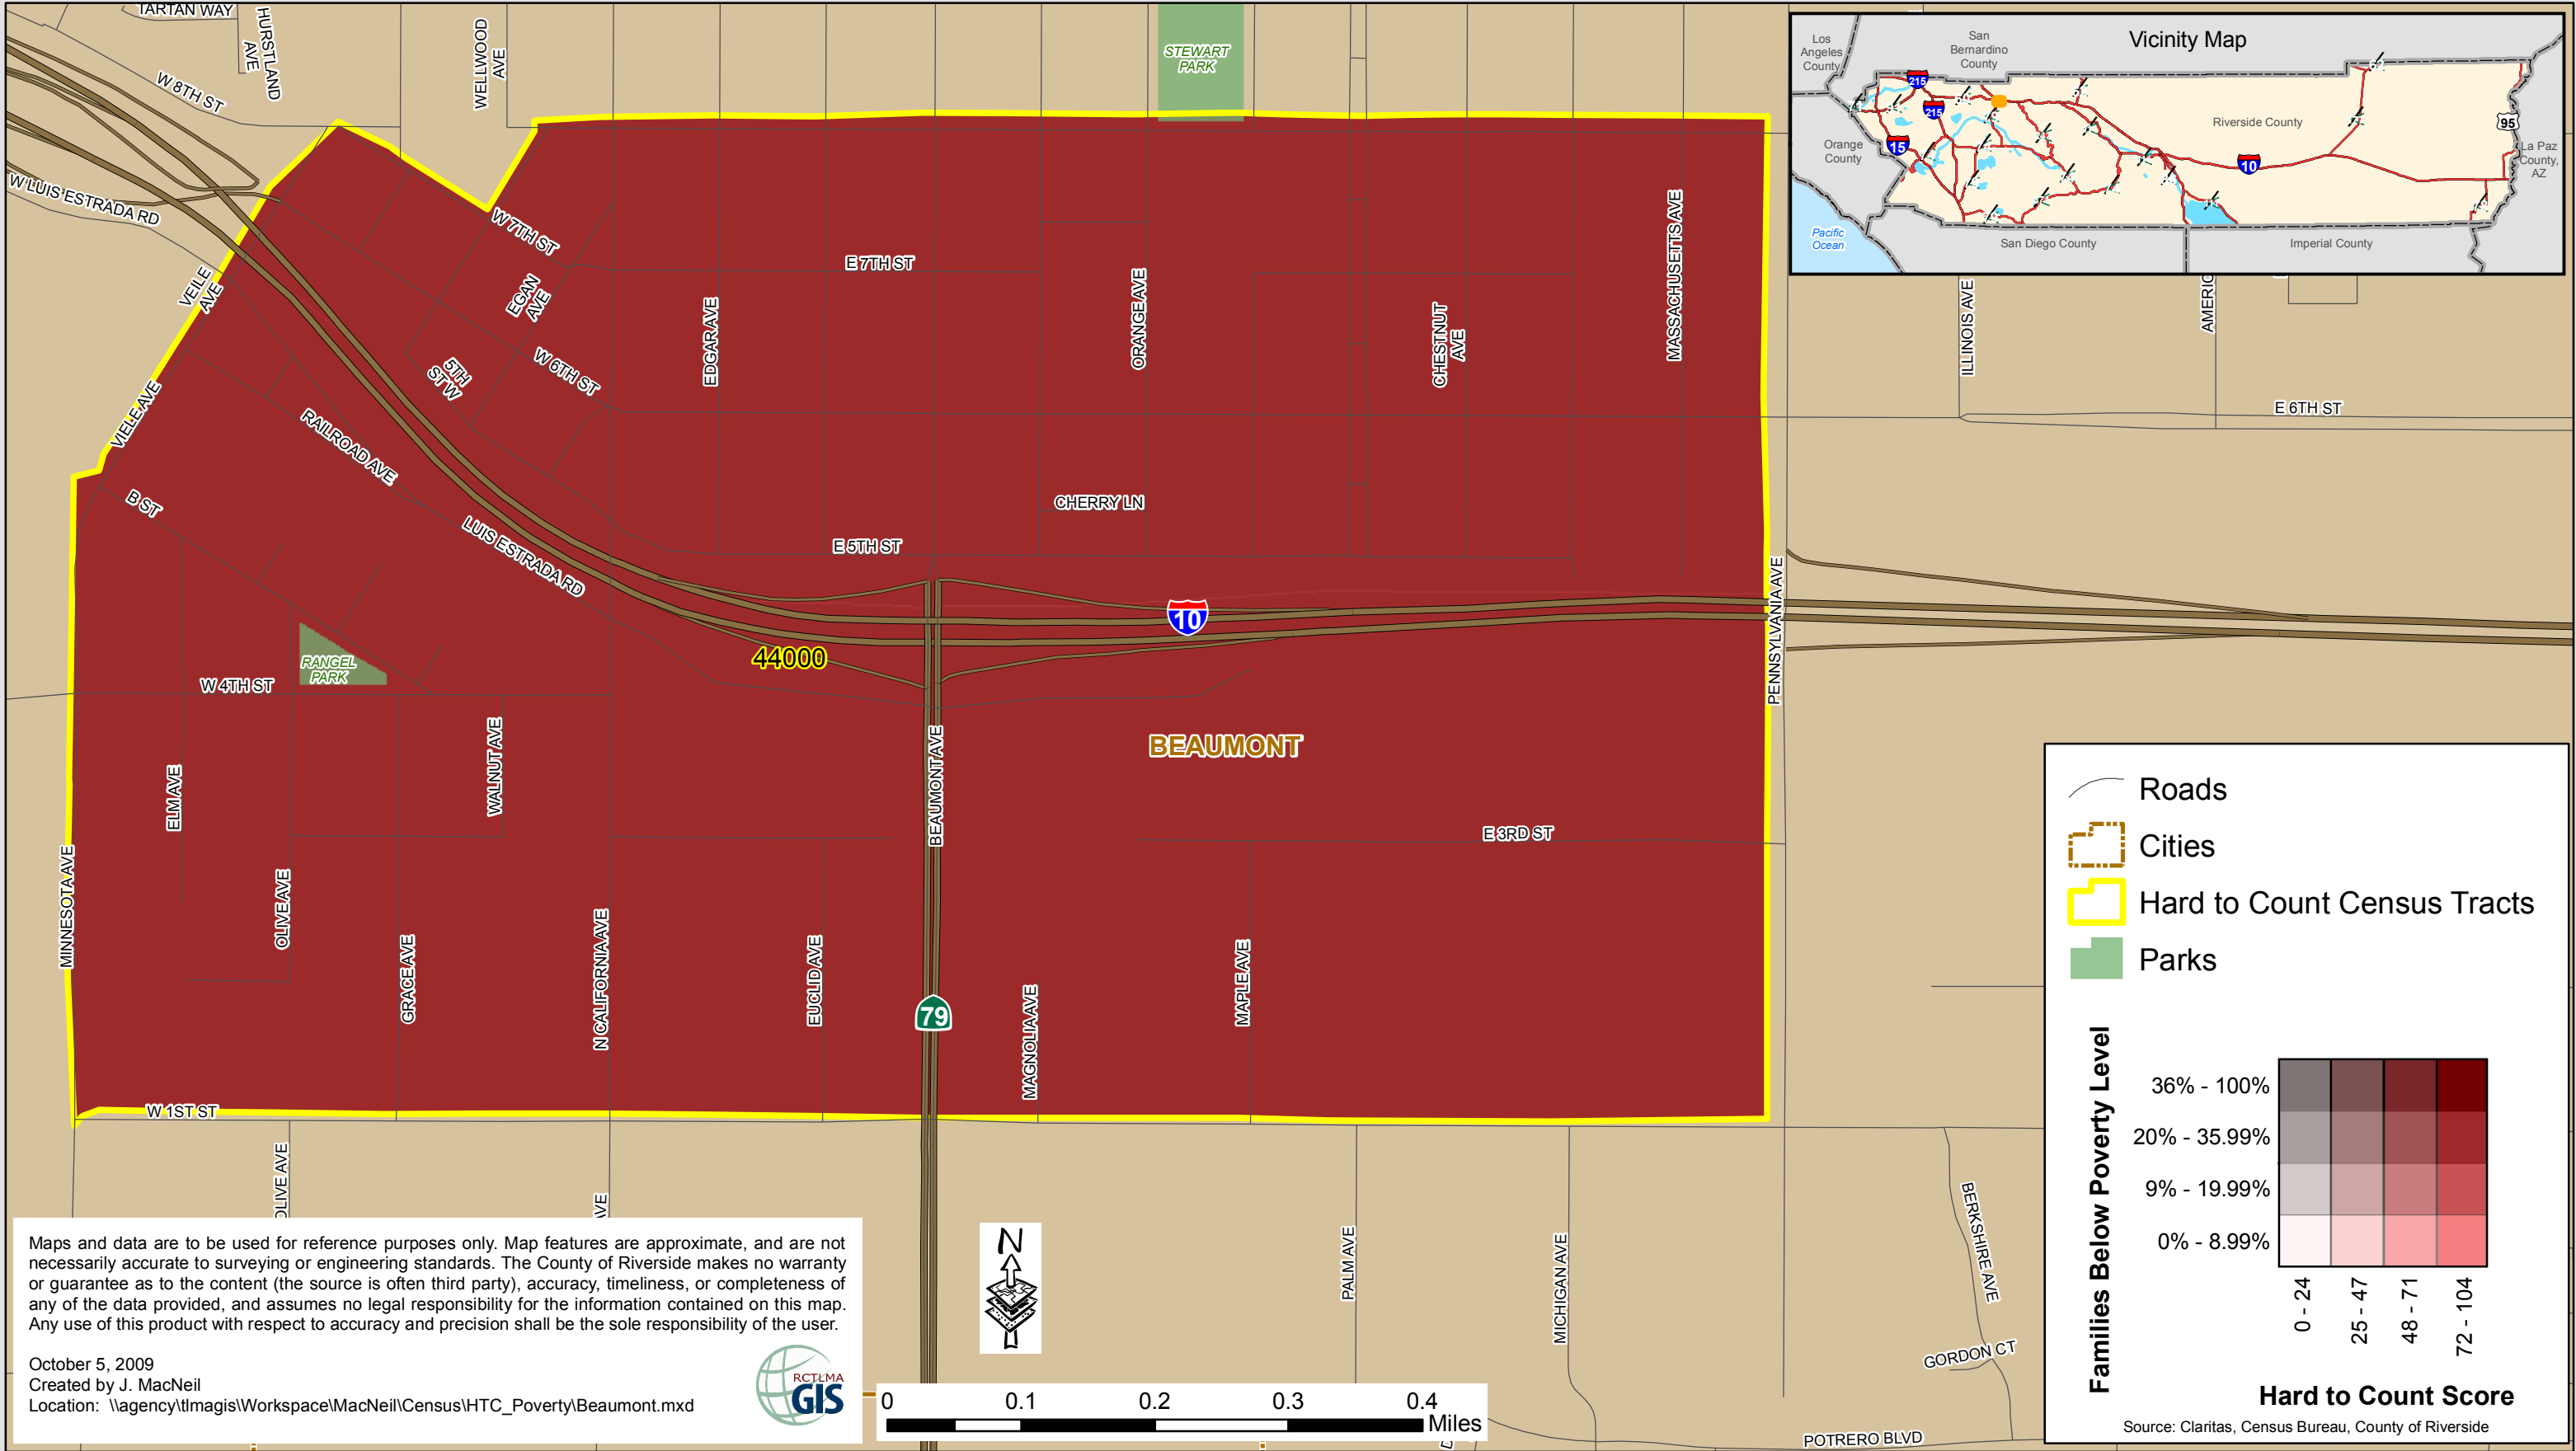

Hard to Count Census Tracts Beaumont

Maps and data are to be used for reference purposes only. Map features are approximate, and are not necessarily accurate to surveying or engineering standards. The County of Riverside makes no warranty or guarantee as to the content (the source is often third party), accuracy, timeliness, or completeness of any of the data provided, and assumes no legal responsibility for the information contained on this map. Any use of this product with respect to accuracy and precision shall be the sole responsibility of the user.

October 5, 2009
 Created by J. MacNeil
 Location: \\agency\imgis\Workspace\MacNeil\Census\HTC_Poverty\Beaumont.mxd

Families Below Poverty Level

36% - 100%	0 - 24
20% - 35.99%	25 - 47
9% - 19.99%	48 - 71
0% - 8.99%	72 - 104