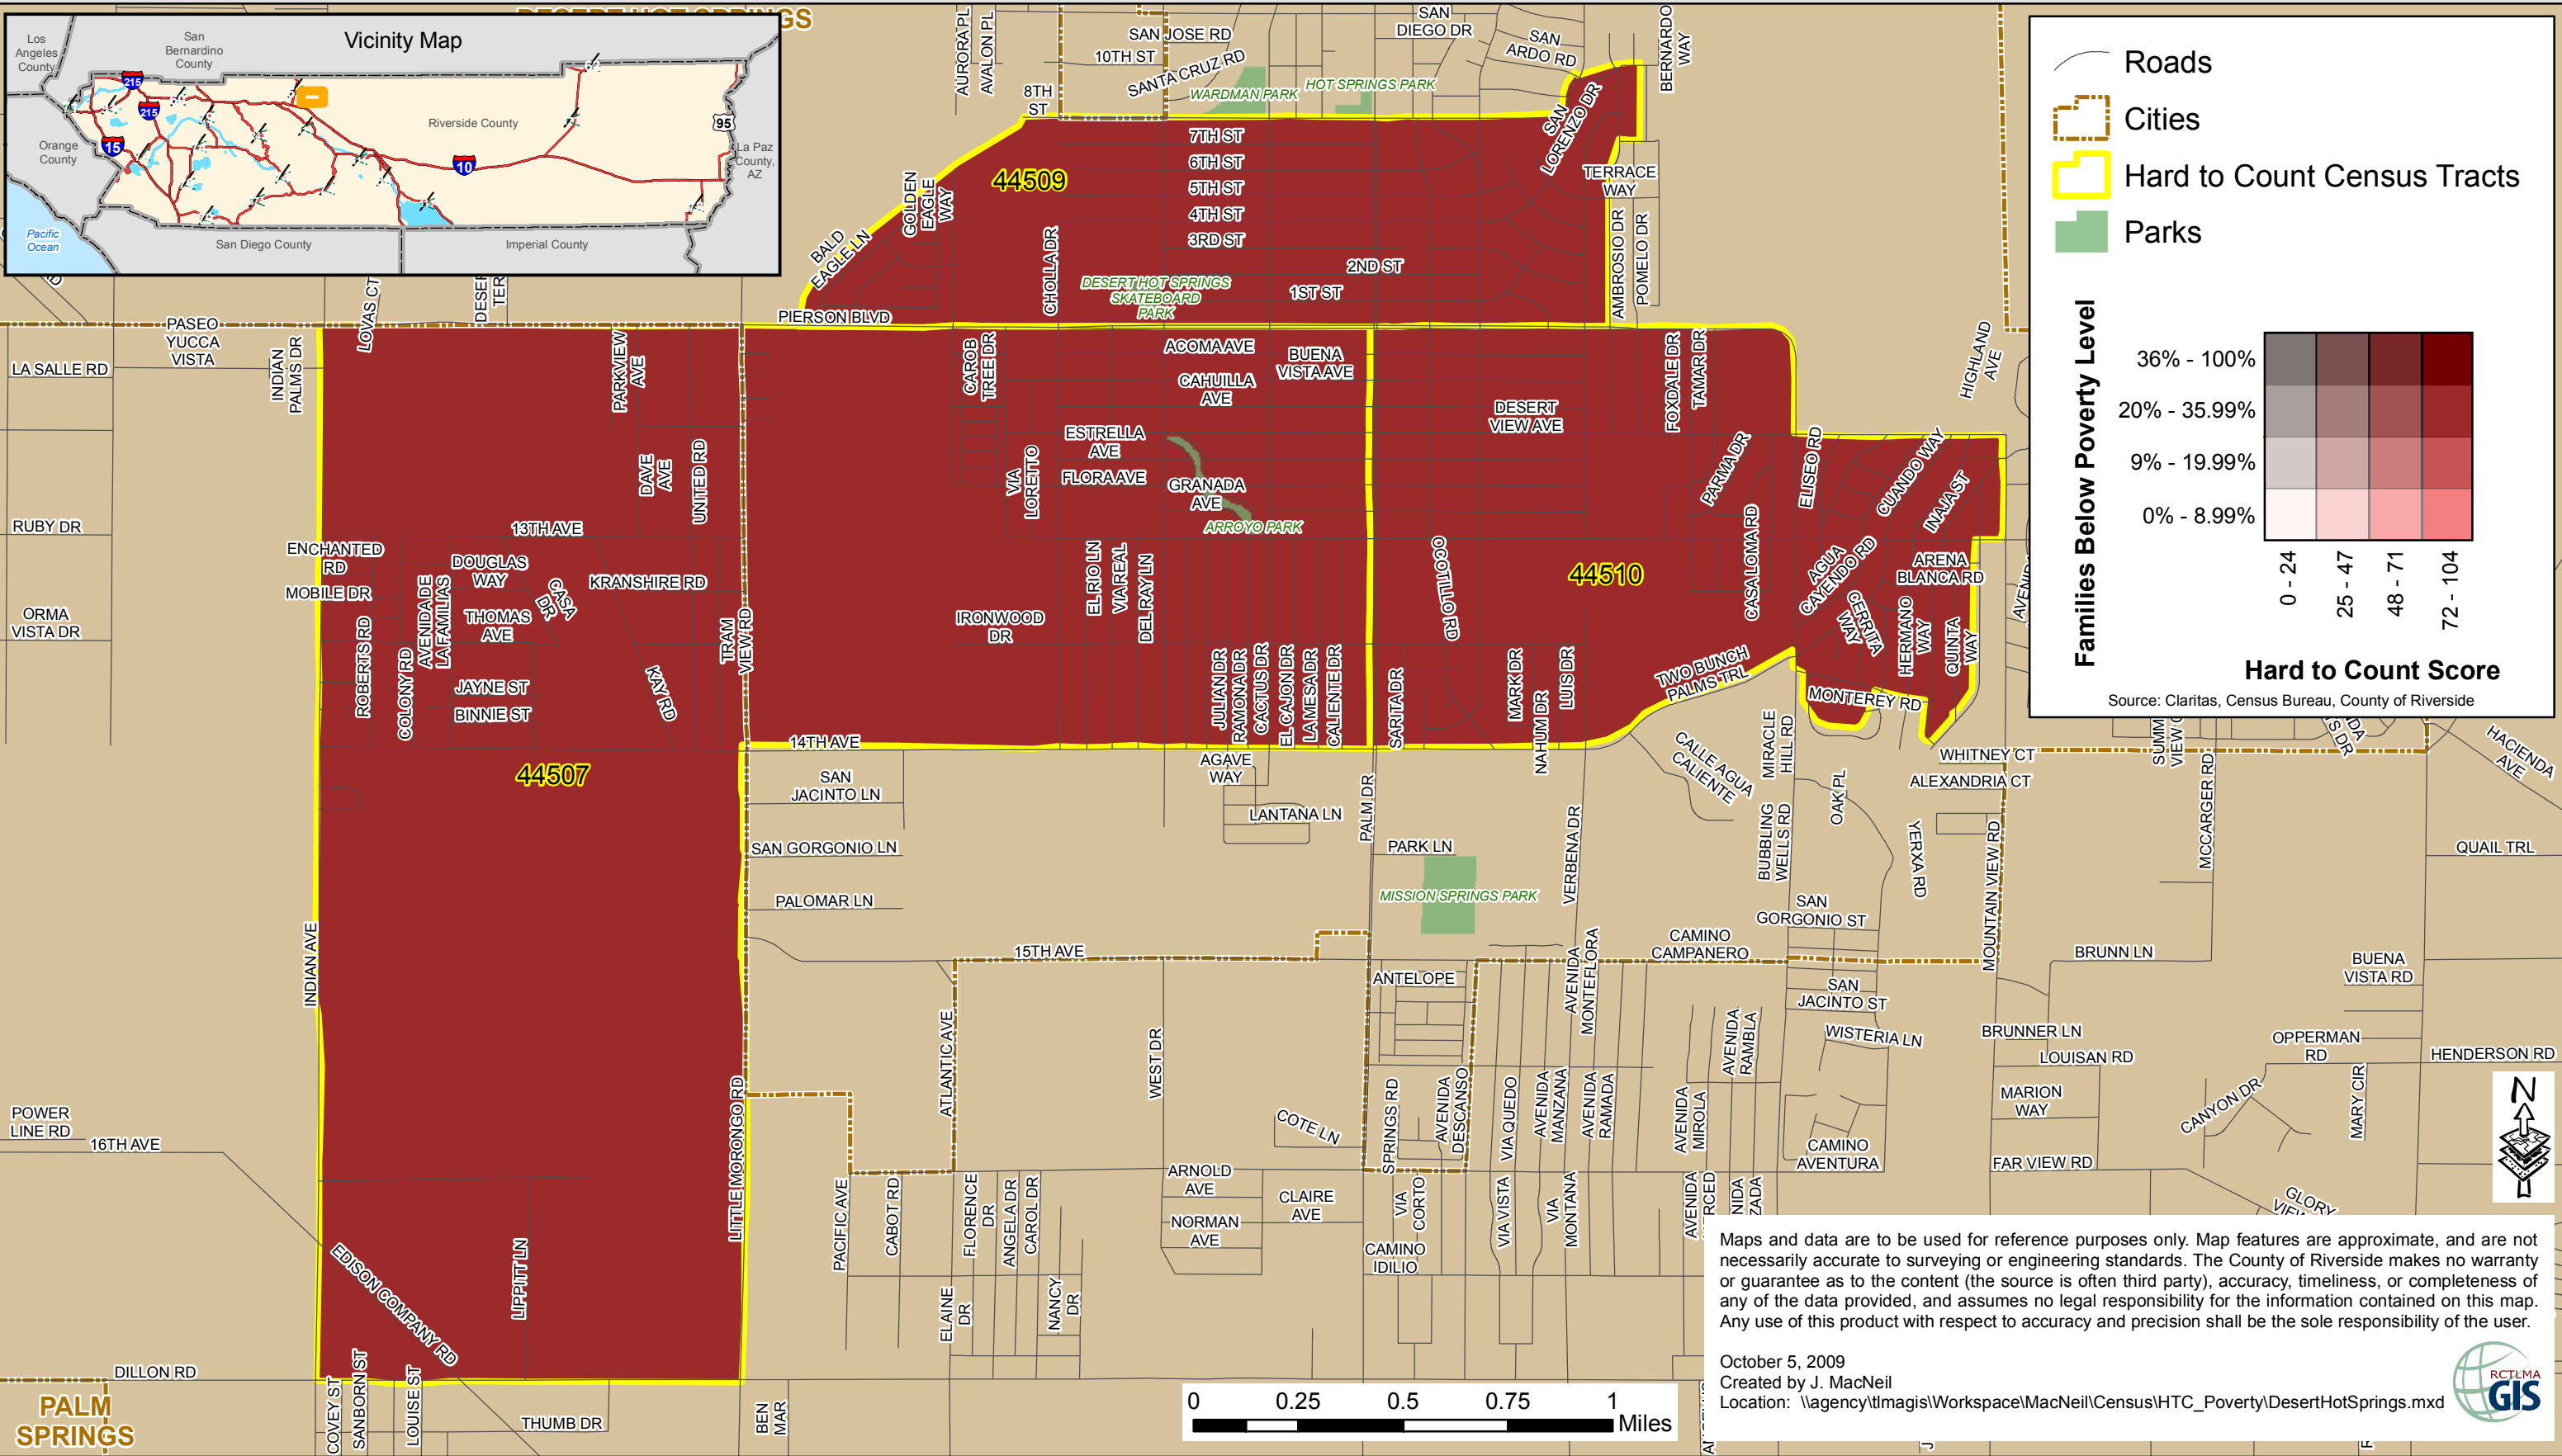

# Hard to Count Census Tracts Desert Hot Springs

Maps and data are to be used for reference purposes only. Map features are approximate, and are not necessarily accurate to surveying or engineering standards. The County of Riverside makes no warranty or guarantee as to the content (the source is often third party), accuracy, timeliness, or completeness of any of the data provided, and assumes no legal responsibility for the information contained on this map. Any use of this product with respect to accuracy and precision shall be the sole responsibility of the user.

October 5, 2009  
 Created by J. MacNeill  
 Location: \\agency\imagis\Workspace\MacNeill\Census\HTC\_Poverty\DesertHotSprings.mxd

PALM SPRINGS