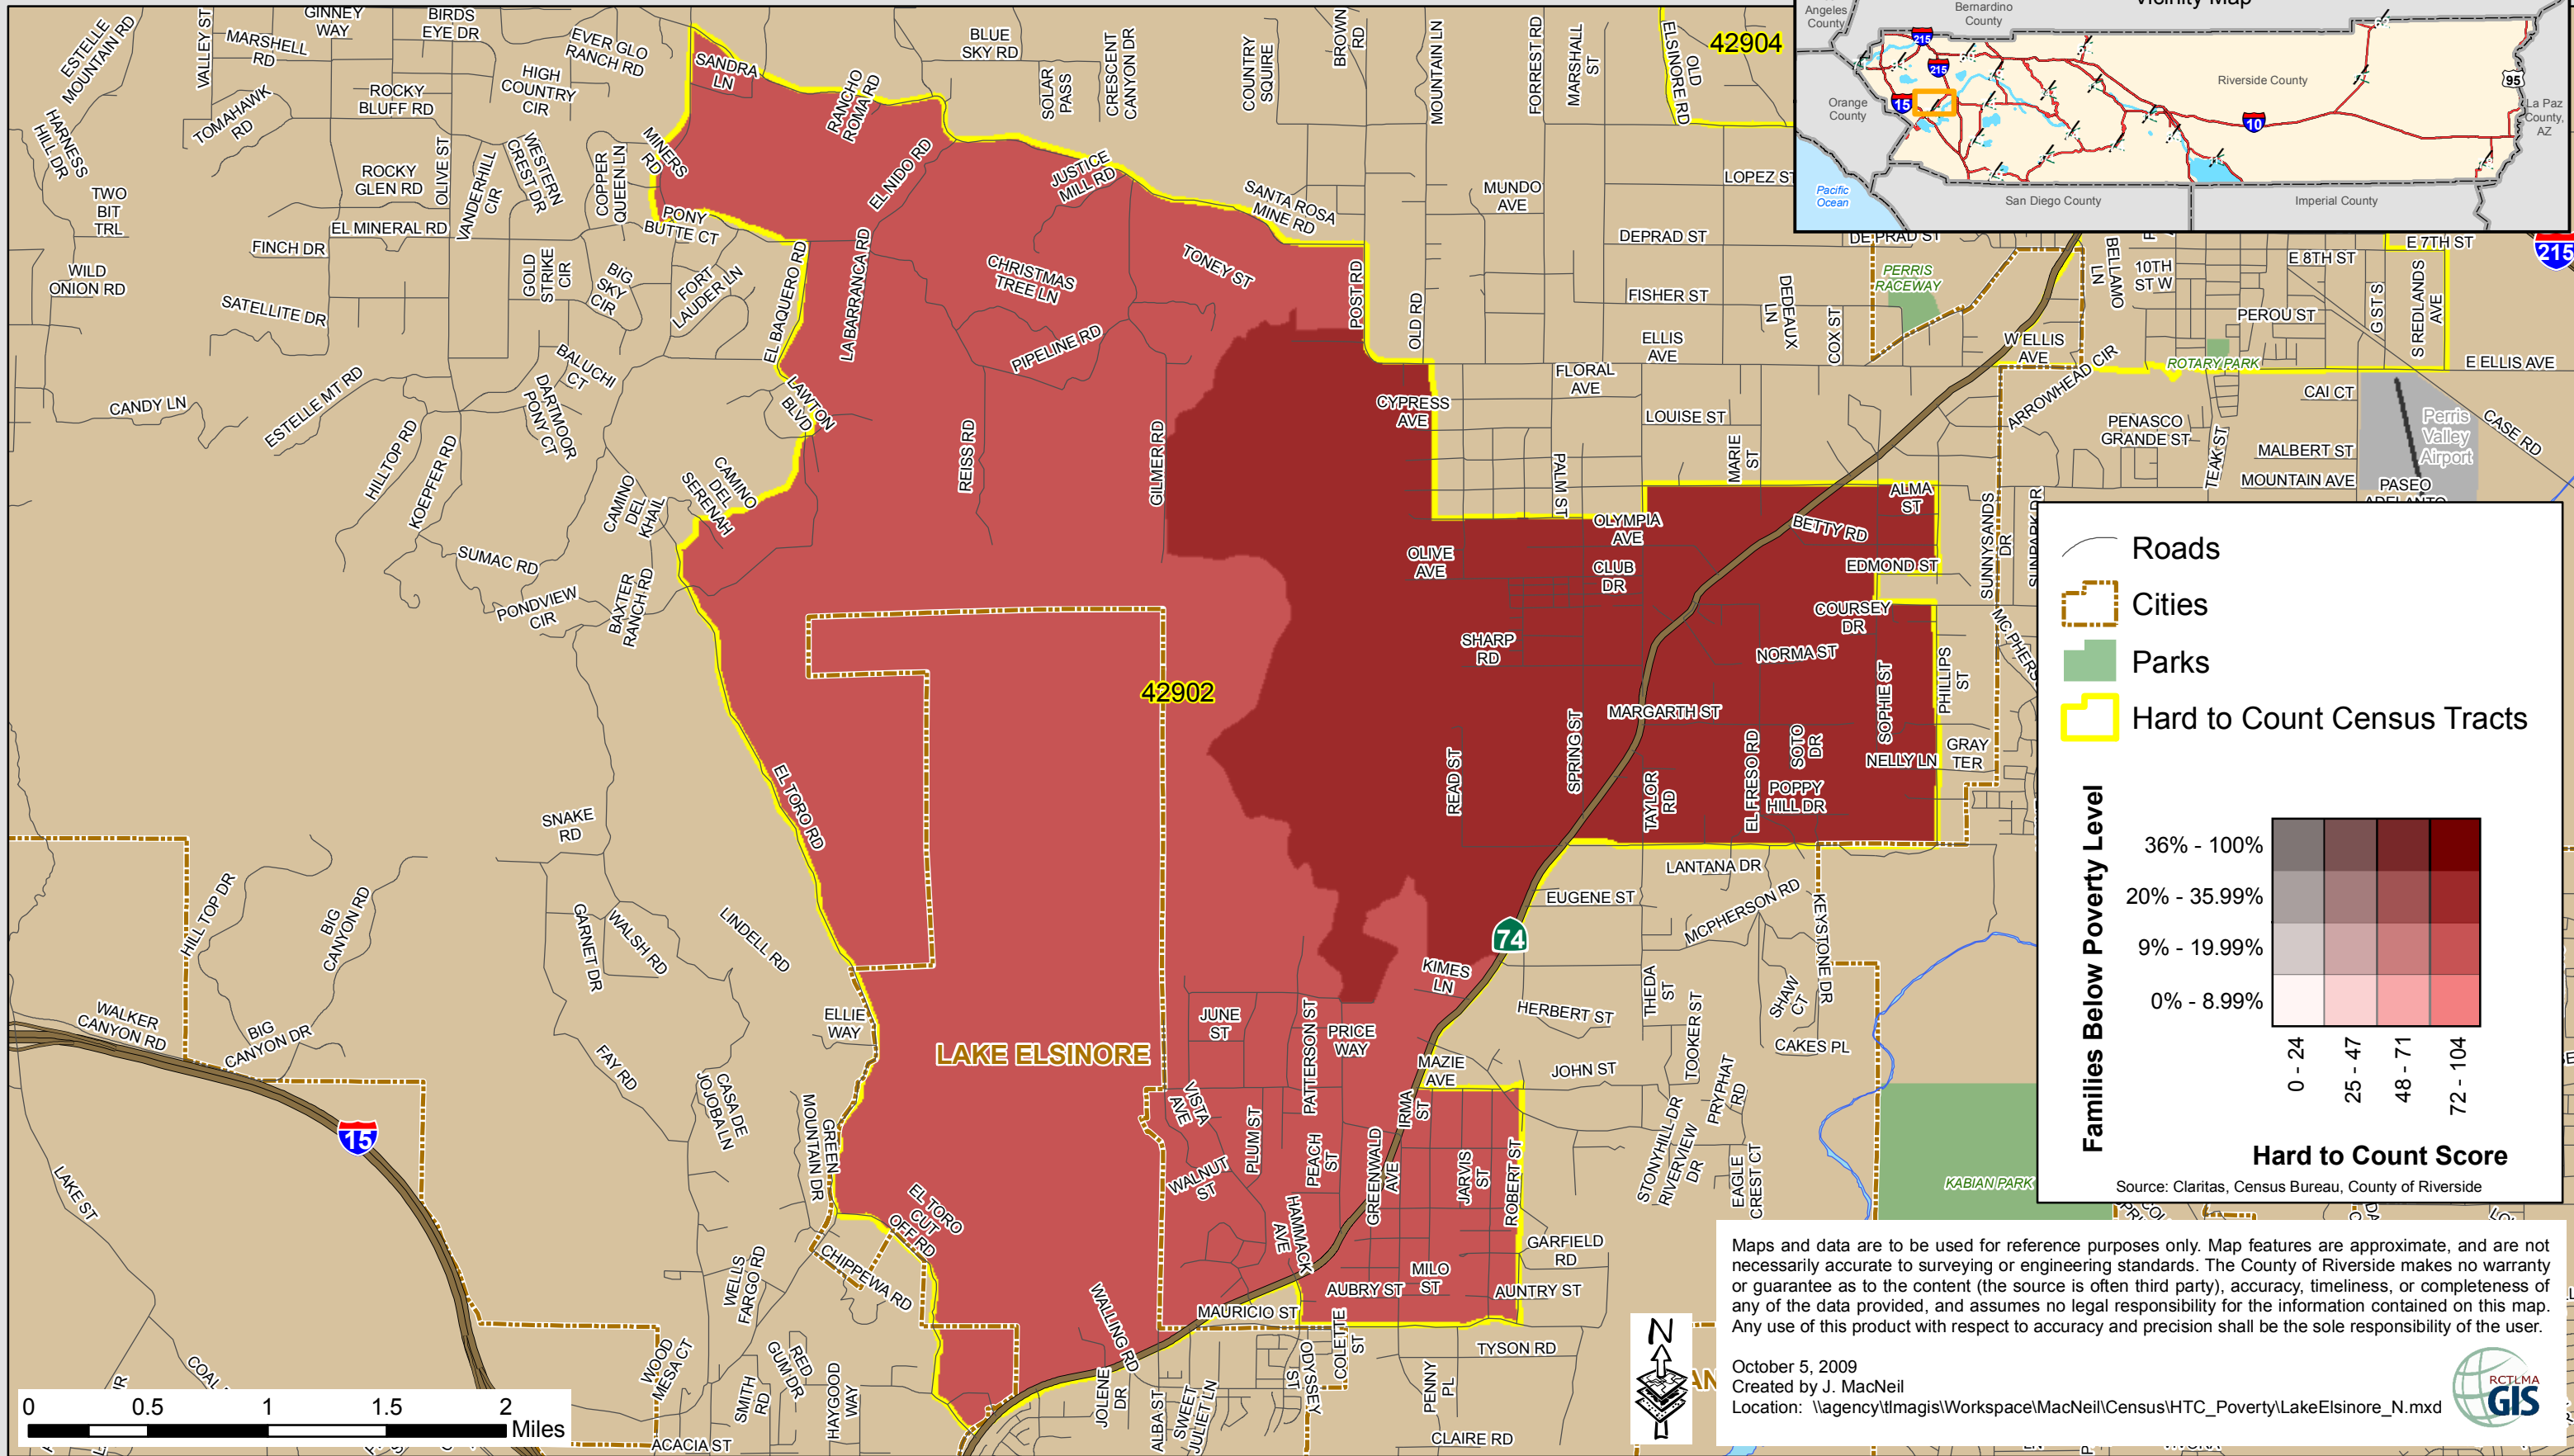

# Hard to Count Census Tracts

## North Lake Elsinore

Maps and data are to be used for reference purposes only. Map features are approximate, and are not necessarily accurate to surveying or engineering standards. The County of Riverside makes no warranty or guarantee as to the content (the source is often third party), accuracy, timeliness, or completeness of any of the data provided, and assumes no legal responsibility for the information contained on this map. Any use of this product with respect to accuracy and precision shall be the sole responsibility of the user.

October 5, 2009  
 Created by J. MacNeil  
 Location: \\agency\imagis\Workspace\MacNeil\Census\HTC\_Poverty\LakeElsinore\_N.mxd