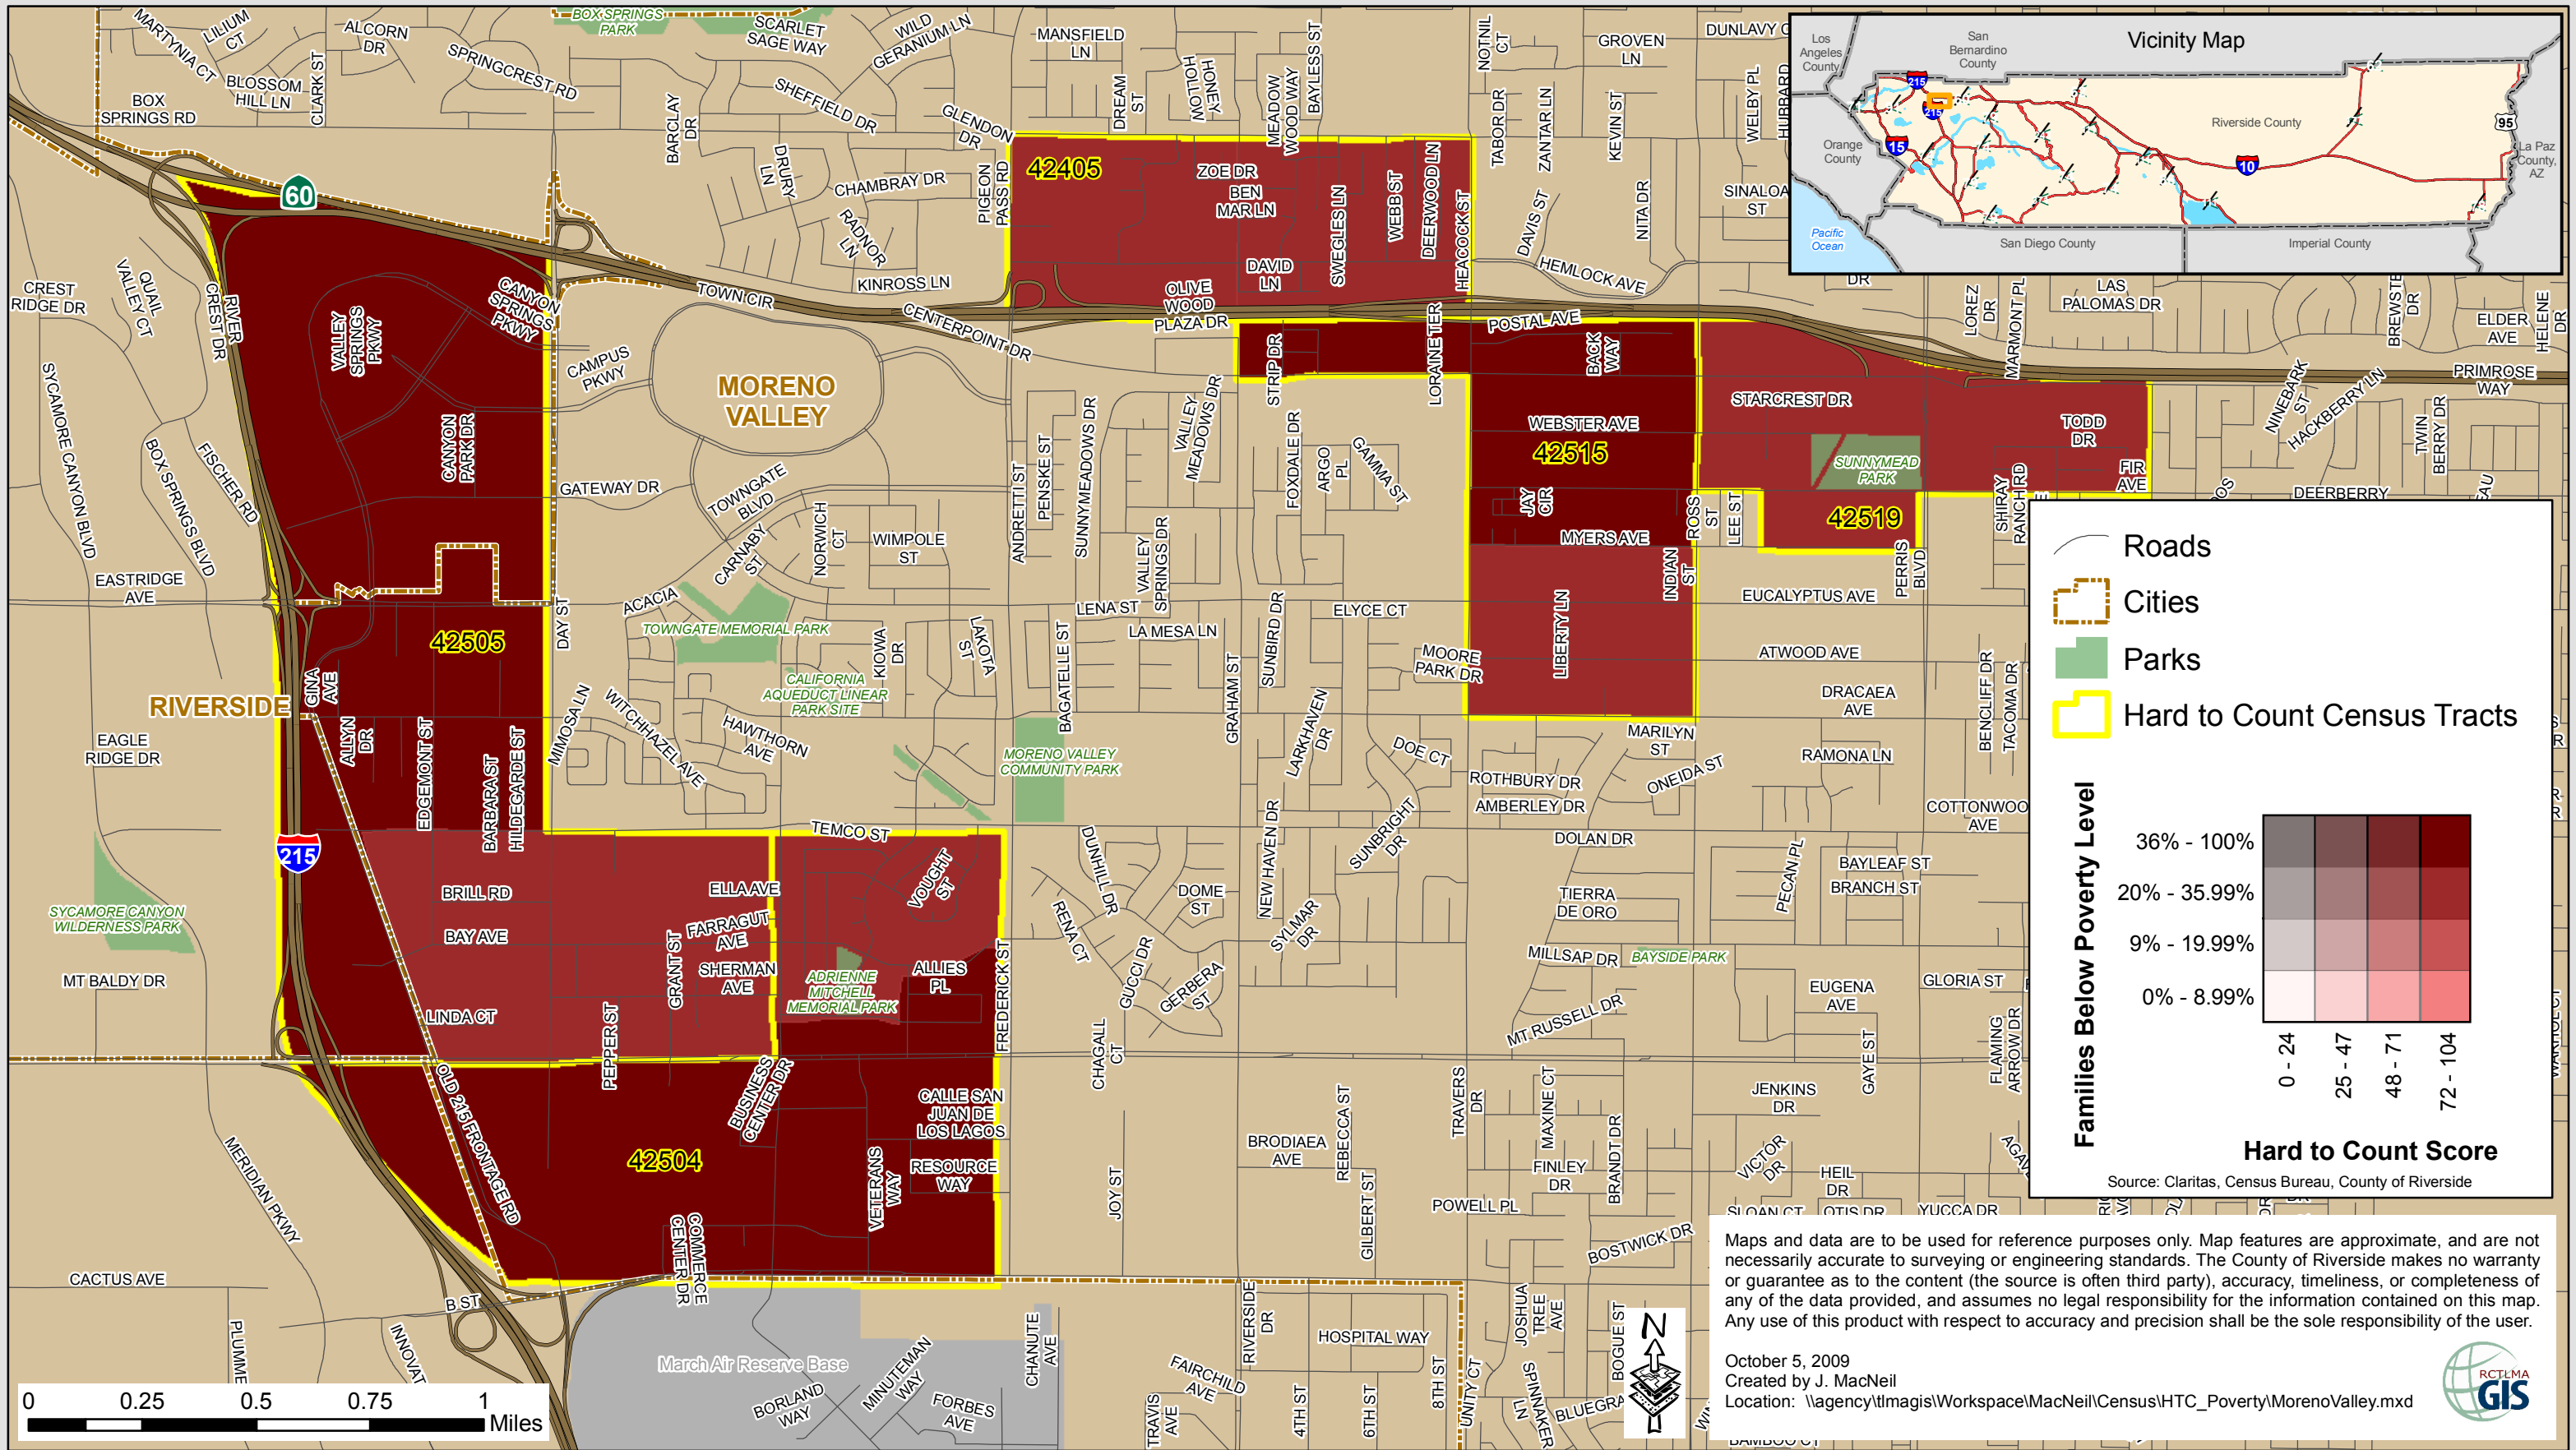

Hard to Count Census Tracts

Moreno Valley

Maps and data are to be used for reference purposes only. Map features are approximate, and are not necessarily accurate to surveying or engineering standards. The County of Riverside makes no warranty or guarantee as to the content (the source is often third party), accuracy, timeliness, or completeness of any of the data provided, and assumes no legal responsibility for the information contained on this map. Any use of this product with respect to accuracy and precision shall be the sole responsibility of the user.

October 5, 2009
 Created by J. MacNeil
 Location: \\agency\itmagis\Workspace\MacNeil\Census\HTC_Poverty\MorenoValley.mxd