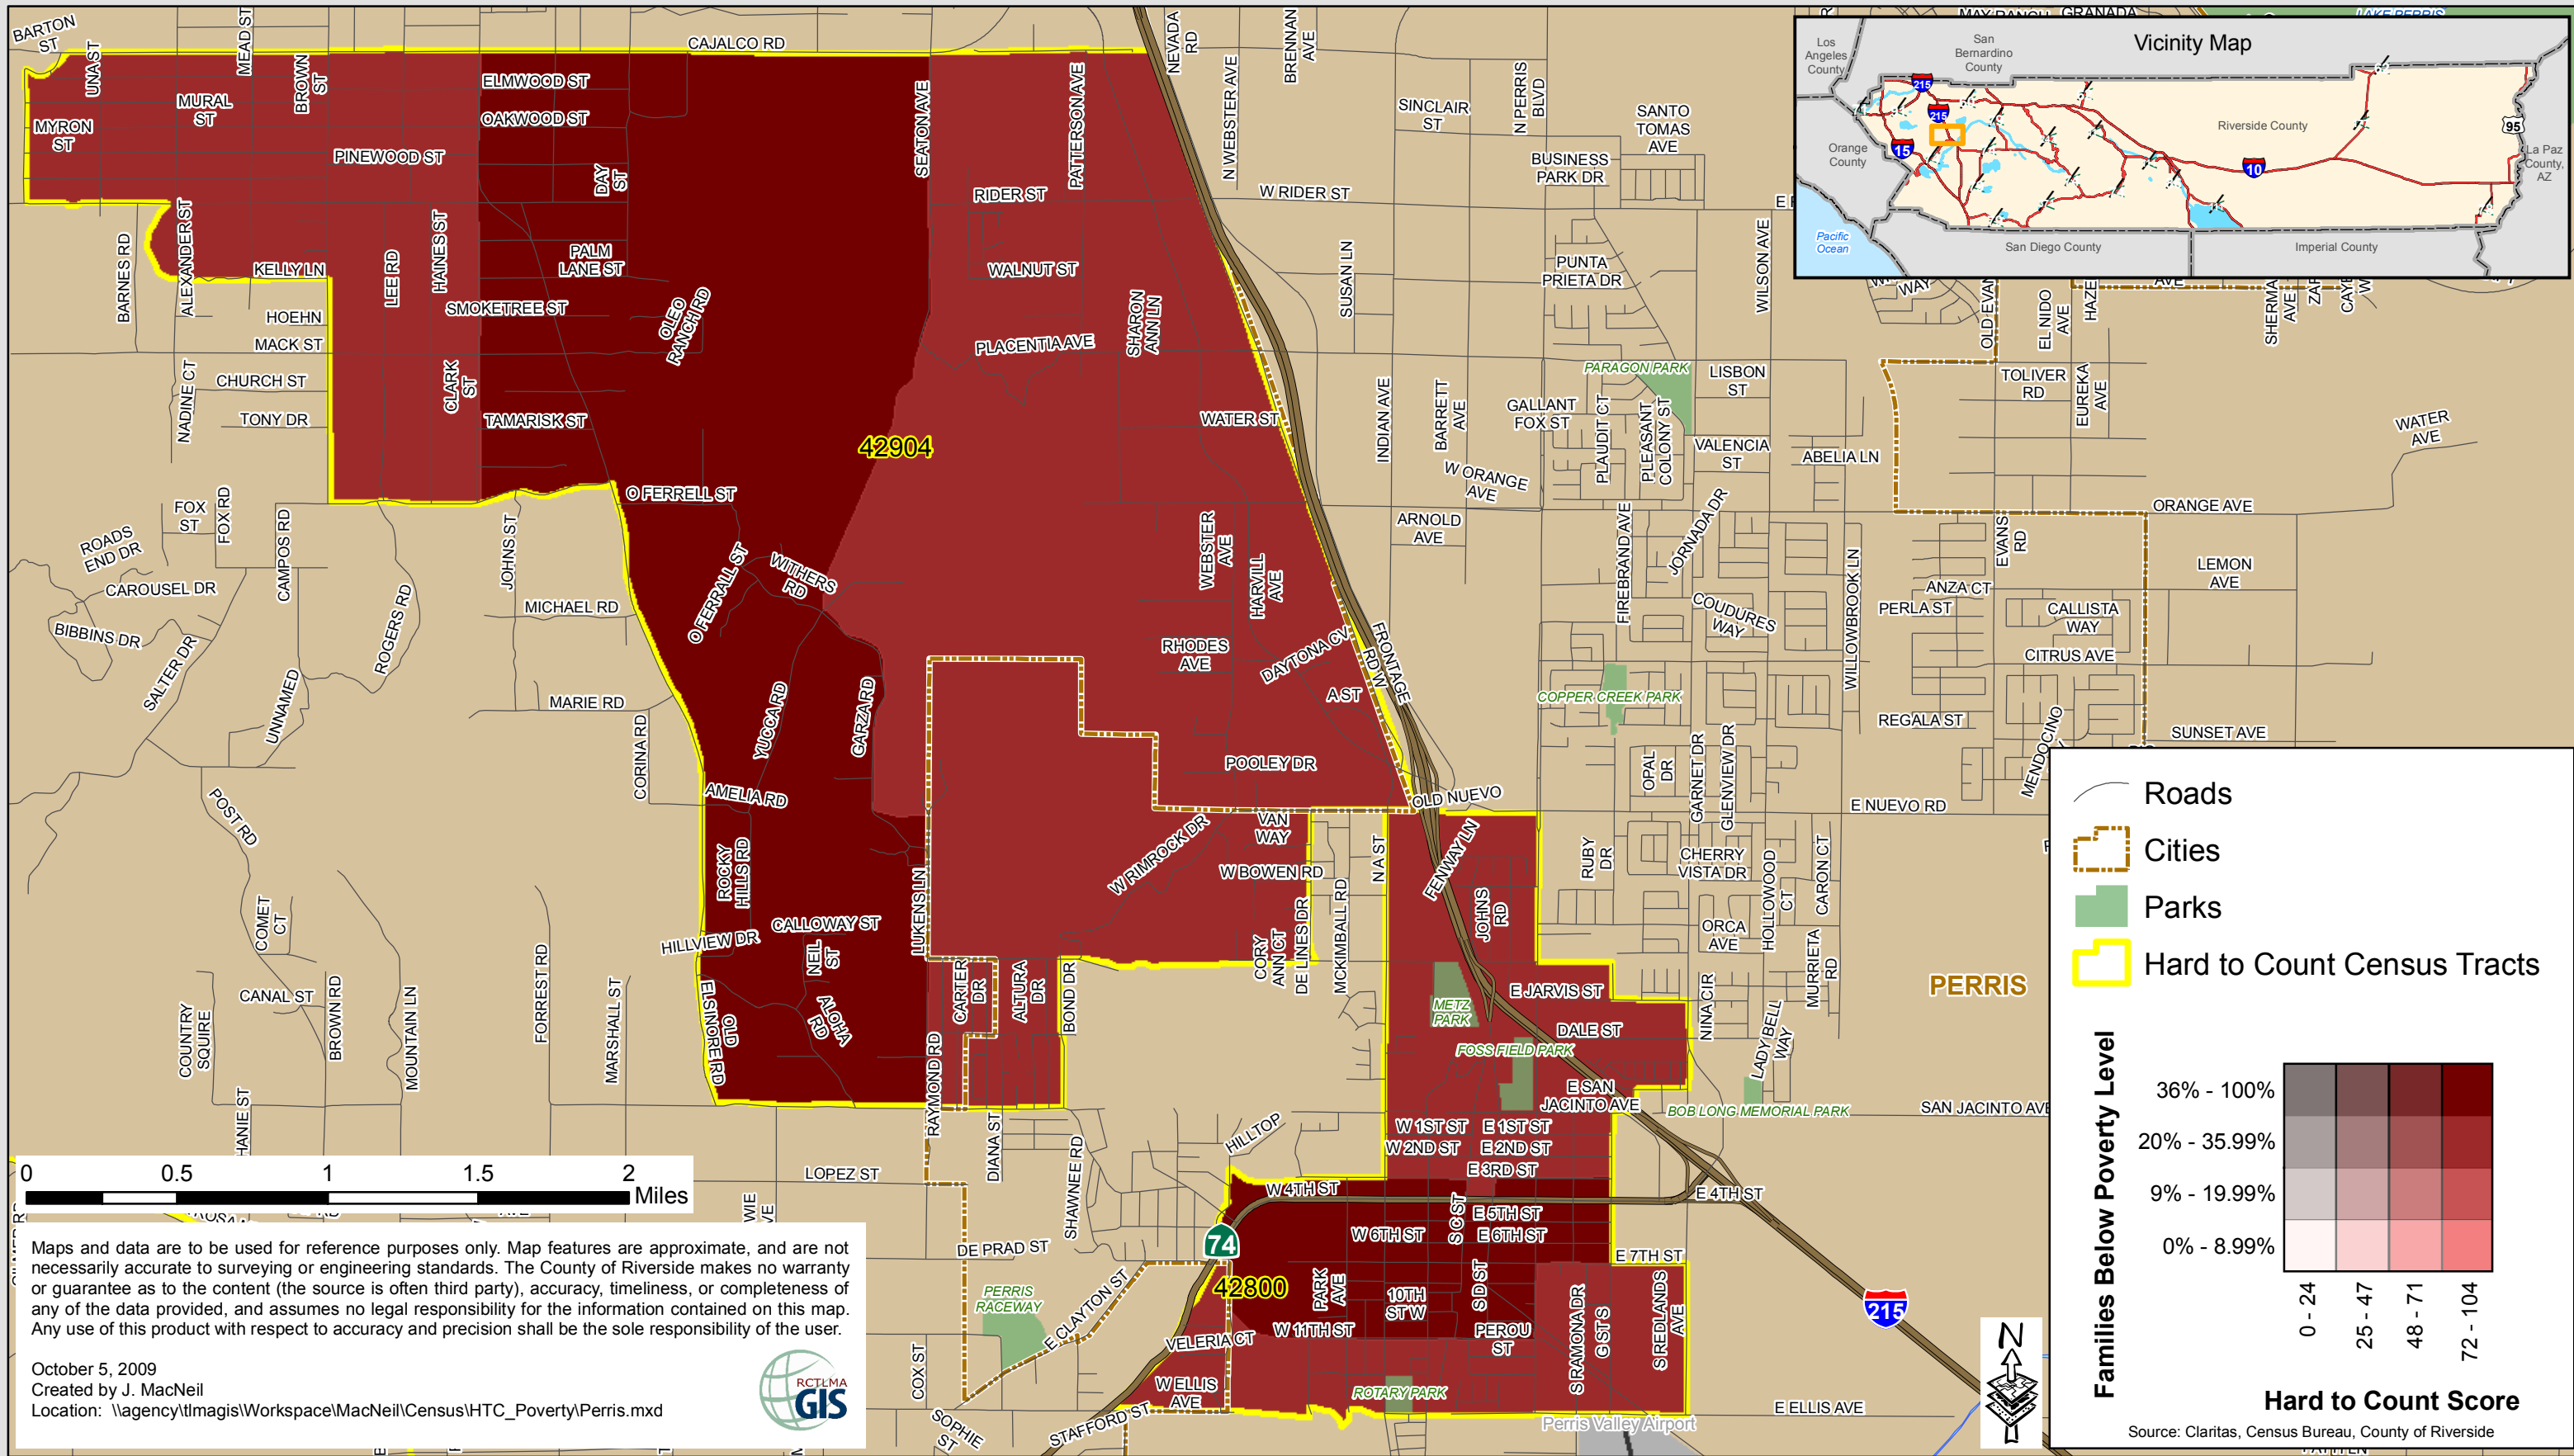

# Hard to Count Census Tracts

## Perris

Maps and data are to be used for reference purposes only. Map features are approximate, and are not necessarily accurate to surveying or engineering standards. The County of Riverside makes no warranty or guarantee as to the content (the source is often third party), accuracy, timeliness, or completeness of any of the data provided, and assumes no legal responsibility for the information contained on this map. Any use of this product with respect to accuracy and precision shall be the sole responsibility of the user.

October 5, 2009  
 Created by J. MacNeil  
 Location: \\agency\imgis\Workspace\MacNeil\Census\HTC\_Poverty\Perris.mxd